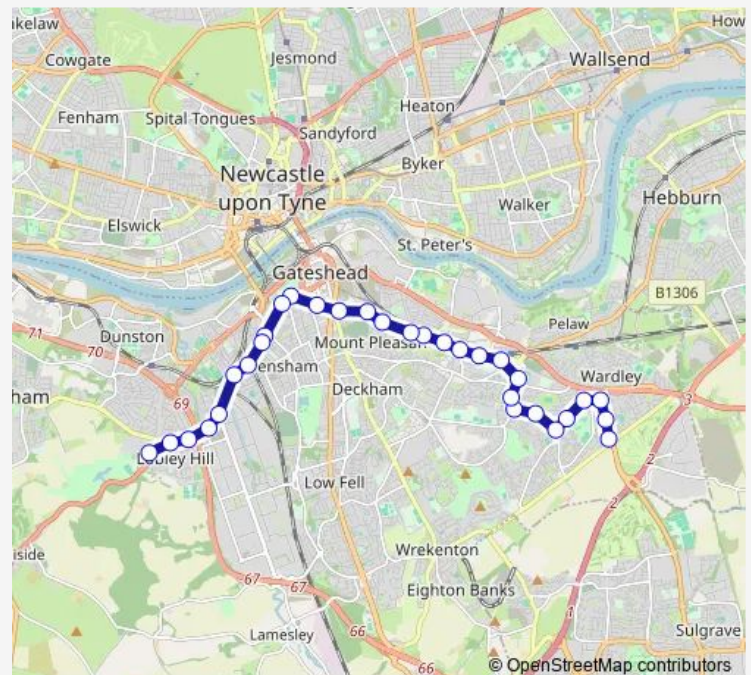

Bus 833

[Go to website](#)

Direction

Lingey Lane-Langley Avenue — Emmanuel College

31 stops

[Open route schedule](#)

Lingey Lane-Langley Avenue

Lingey Lane-Montrose Drive

Sunderland Road-Chad House

Arthur Street

Bensham Road-Alexandra Villas

Route schedule

Lingey Lane-Langley Avenue — Emmanuel College

Monday 07:25

Tuesday 07:25

Wednesday 07:25

Thursday 07:25

Friday 07:25

Saturday —

Sunday —

Route info

Direction: Lingey Lane-Langley Avenue

Stops: 31

Trip Duration: 0 hour 40 min

833

BusMaps

Bensham Road - Coatsworth Road

Bensham Court

Bensham Road-Brighton Road

Lobley Hill Road-Newbury Place

Lobley Hill Road-Victoria Road

Lobley Hill Road - Kingsway North