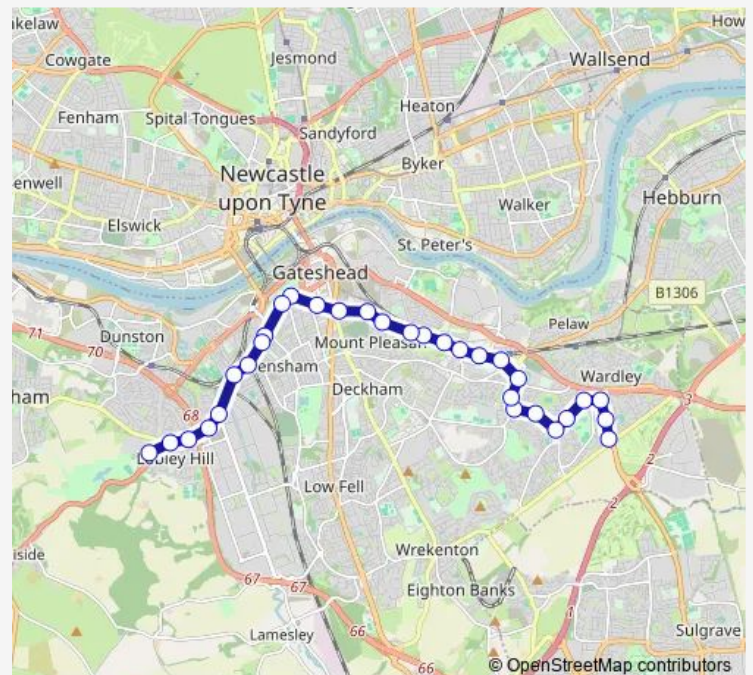

Bus 833

[Go to website](#)

Direction

Lingey Lane-Langley Avenue — Emmanuel College

31 stops

[Open route schedule](#)

Lingey Lane-Langley Avenue

Lingey Lane-Montrose Drive

Sunderland Road-Chad House

Arthur Street

Bensham Road-Alexandra Villas

Route schedule

Lingey Lane-Langley Avenue — Emmanuel College

Monday 07:25

Tuesday 07:25

Wednesday 07:25

Thursday 07:25

Friday 07:25

Saturday —

Sunday —

Route info

Direction: Lingey Lane-Langley Avenue

Stops: 31

Trip Duration: 0 hour 40 min

833

BusMaps

Bensham Road - Coatsworth Road

Bensham Court

Bensham Road-Brighton Road

Lobley Hill Road-Newbury Place

Lobley Hill Road-Victoria Road

Lobley Hill Road - Kingsway North