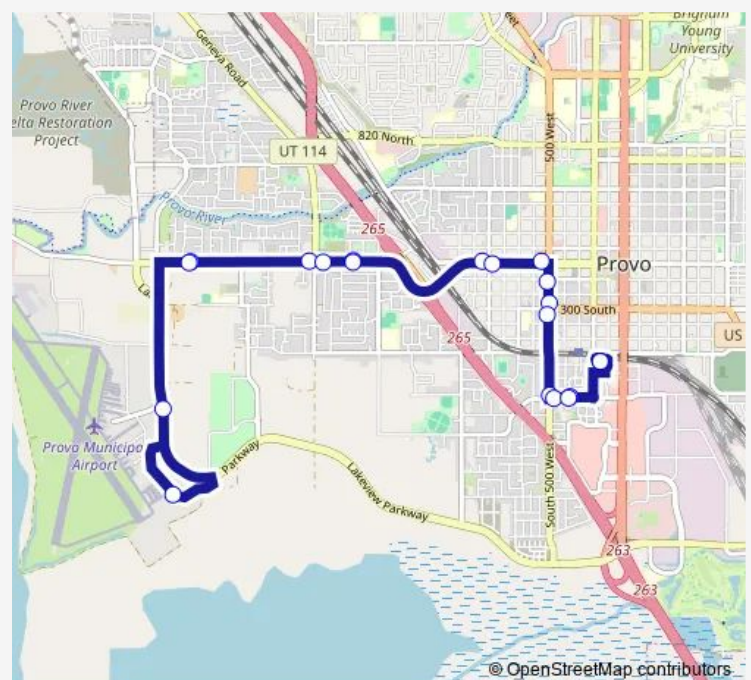

920 S @ 331 W

Provo Central Station (Bay L)

Route schedule

Provo Central Station (Bay L) — Provo Central Station (Bay L)

Monday 07:27-18:27

Tuesday 07:27-18:27

Wednesday 07:27-18:27

Thursday 07:27-18:27

Friday 07:27-18:27

Saturday 08:07-17:27

Sunday —

Route info

Direction: Provo Central Station (Bay L)

Stops: 20

Trip Duration: 0 hour 34 min

833 — Airport/Provo Station