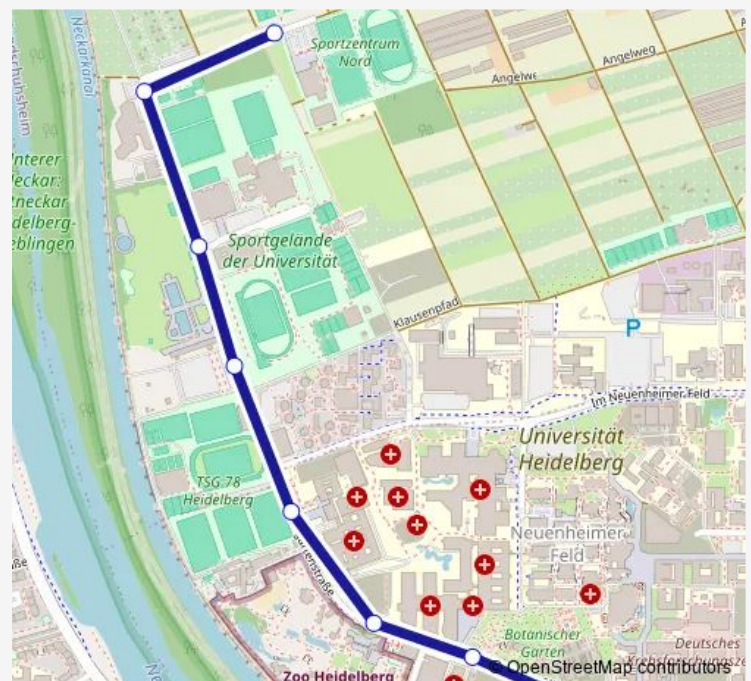

## Bus 20e HD Hauptbahnhof - Seegarten - Karlsplatz

[Go to website](#)

### Direction

Sportzentrum Nord — Campus Im Neuenheimer Feld

8 stops

[Open route schedule](#)

Sportzentrum Nord

Fußballcampus Hd

Olympiastützpunkt

Schwimmbad

### Route schedule

Sportzentrum Nord — Campus Im Neuenheimer Feld

Monday 07:52

Tuesday 07:52

Wednesday 07:52

Thursday 07:52

Friday 07:52

Saturday —

### Route info

Direction: Sportzentrum Nord

Stops: 8

Trip Duration: 0 hour 7 min

20e — HD Hauptbahnhof - Seegarten - Karlsplatz

20e Bus time schedules and route maps are available in an offline PDF at [busmaps.com](https://busmaps.com). Use the [busmaps.com](https://busmaps.com) website to see live bus times, train schedule or subway schedule, and step-by-step directions for all public transit in Heidelberg