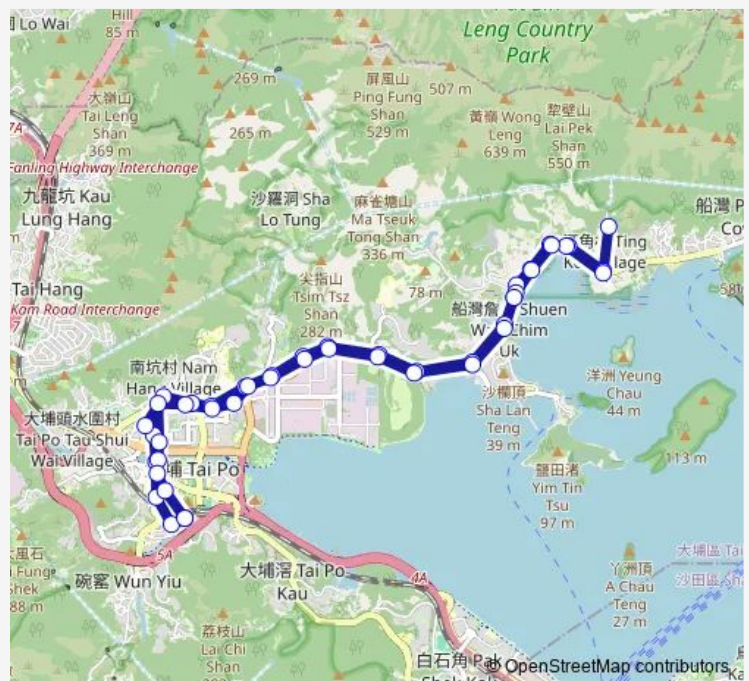

TING KOK ROAD, CHIM UK

TING KOK ROAD, NEAR TUNG TSZ ROAD

TING KOK ROAD, SAN TAU KOK

Route schedule

TAI PO Market Station Minibus Terminus — TAI PO Market Station Minibus Terminus

Monday 06:30-18:00

Tuesday 06:30-18:00

Wednesday 06:30-18:00

Thursday 06:30-18:00

Friday 06:30-18:00

Saturday 06:30-18:00

Sunday —

Route info

Direction: TAI PO Market Station Minibus Terminus

Stops: 47

Trip Duration: 0 hour 38 min

■ 20E — TAI PO Market Station - Shan LIU (Circular) (Supplementary Service)

TING KOK ROAD, PO SUM PA

TING KOK ROAD, LAI PEK SHAN

TING KOK ROAD, GREEN COVE

TING KOK ROAD, TING KOK

Route info

Direction: TAI PO Market Station Minibus Terminus

Stops: 47

Trip Duration: 0 hour 37 min

SHAN LIU ROAD, ELLE VILLAS

TING KOK ROAD, TING KOK

TING KOK ROAD, GREEN COVE

TING KOK ROAD, LAI PEK SHAN