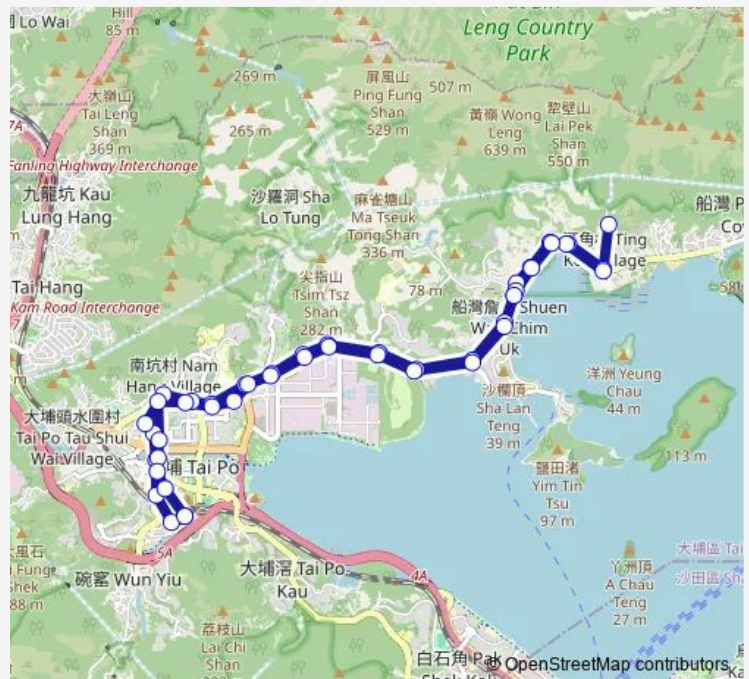

Ting KOK Road, Chim Uk

Ting KOK Road, Near Tung TSZ Road

Ting KOK Road, SAN TAU Kok

Route schedule

TAI PO Market Station Minibus Terminus — TAI PO Market Station Minibus Terminus

Monday 06:30-18:00

Tuesday 06:30-18:00

Wednesday 06:30-18:00

Thursday 06:30-18:00

Friday 06:30-18:00

Saturday 06:30-18:00

Sunday —

Route info

Direction: TAI PO Market Station Minibus Terminus

Stops: 47

Trip Duration: 0 hour 39 min

■ 20e — TAI PO Market Station - Shan LIU (Circular) (Supplementary Service)

Ting KOK Road, PO SUM Pa

Ting KOK Road, LAI PEK Shan

Ting KOK Road, Green Cove

Ting KOK Road, Ting Kok