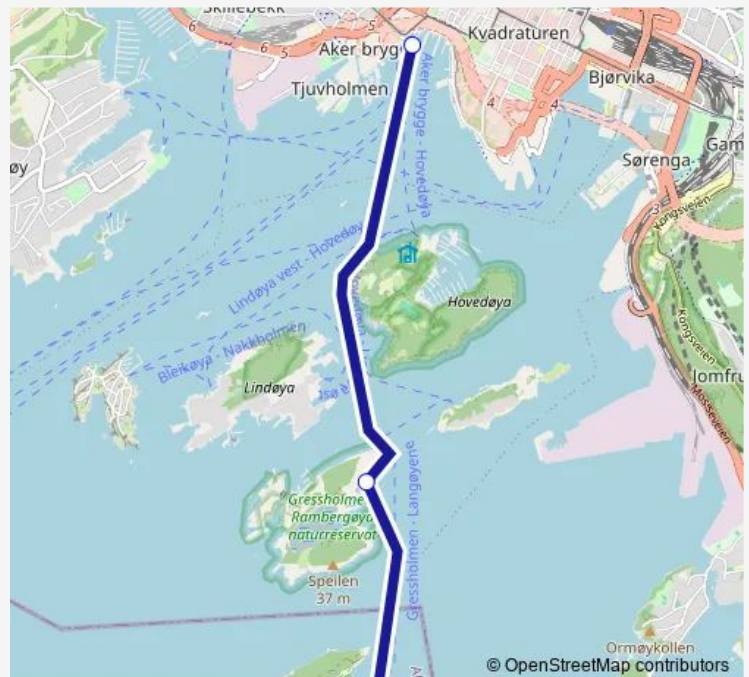

### Direction

Aker brygge — Langøyene

4 stops

[Open route schedule](#)

Aker brygge

Hovedøya

Gressholmen

Langøyene

### Route schedule

Aker brygge — Langøyene

|           |             |
|-----------|-------------|
| Monday    | —           |
| Tuesday   | —           |
| Wednesday | —           |
| Thursday  | 10:15-18:15 |
| Friday    | —           |
| Saturday  | 10:15-18:15 |
| Sunday    | 10:15-18:15 |

### Route info

Direction: Aker brygge

Stops: 4

Trip Duration: 0 hour 26 min

B2 — Langøyene

**Direction**

Langøyene — Aker brygge

3 stops

[Open route schedule](#)

Langøyene

Gressholmen

Aker brygge