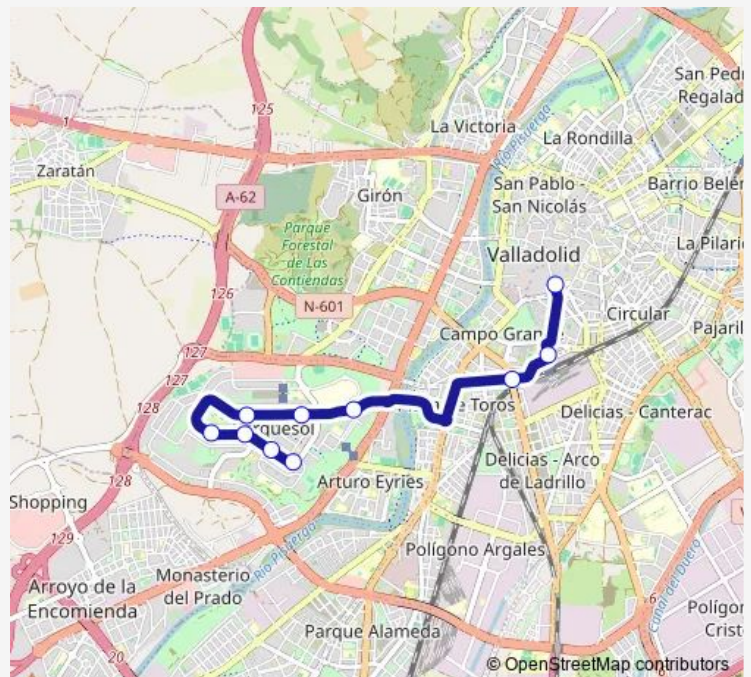

Calle Puente Colgante 1 frente Est. de Autobuses

Calle Estación del Norte Renfe

Calle Duque de La Victoria 23 esquina Plaza España

Route schedule

Calle José Garrote Tebar 4 esquina Amadeo Arias — Calle Duque de La Victoria 23 esquina Plaza España

Monday 07:10-08:10

Tuesday 07:10-08:10

Wednesday 07:10-08:10

Thursday 07:10-08:10

Friday 07:10-08:10

Saturday —

Sunday —

Route info

Direction: Calle José Garrote Tebar 4 esquina Amadeo Arias

Stops: 10

Trip Duration: 0 hour 23 min

Direction

Plaza España Bola del Mundo — Calle José Garrote Tebar 21

9 stops

[Open route schedule](#)

Plaza España Bola del Mundo

Thursday 14:10

Friday 14:10

Saturday —

Sunday —

Route info

Direction: Plaza España Bola del Mundo

Stops: 9

Trip Duration: 0 hour 24 min