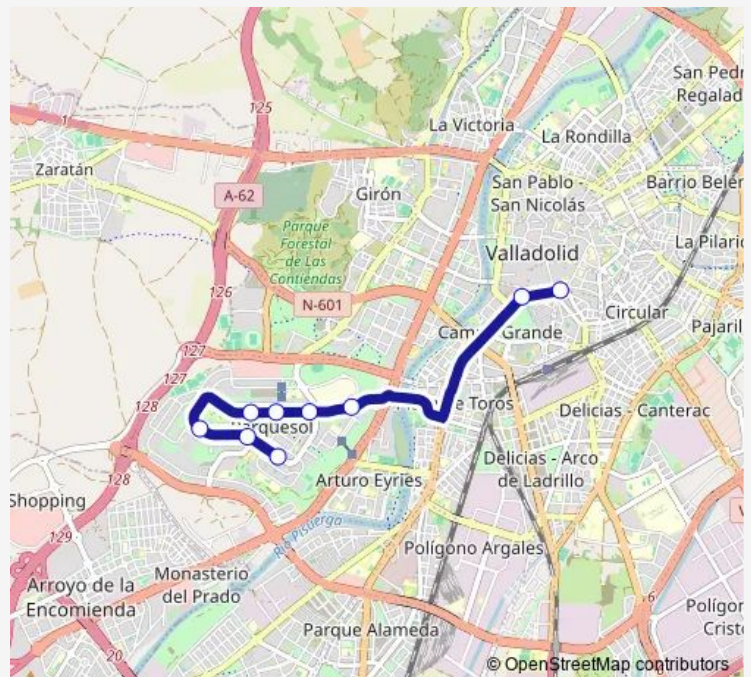

Calle Puente Colgante 1 frente Est. de Autobuses

Calle Estación del Norte Renfe

Calle Duque de La Victoria 23 esquina Plaza España

Route schedule

Calle José Garrote Tebar 4 esquina Amadeo Arias — Calle Duque de La Victoria 23 esquina Plaza España

Monday 07:10-08:10

Tuesday 07:10-08:10

Wednesday 07:10-08:10

Thursday 07:10-08:10

Friday 07:10-08:10

Saturday —

Sunday —

Route info

Direction: Calle José Garrote Tebar 4 esquina Amadeo Arias

Stops: 10

Trip Duration: 0 hour 35 min

Direction

Plaza España Bola del Mundo — Calle José Garrote Tebar 21

9 stops

[Open route schedule](#)

Plaza España Bola del Mundo

Thursday 14:10

Friday 14:10

Saturday —

Sunday —

Route info

Direction: Plaza España Bola del Mundo

Stops: 9

Trip Duration: 0 hour 50 min