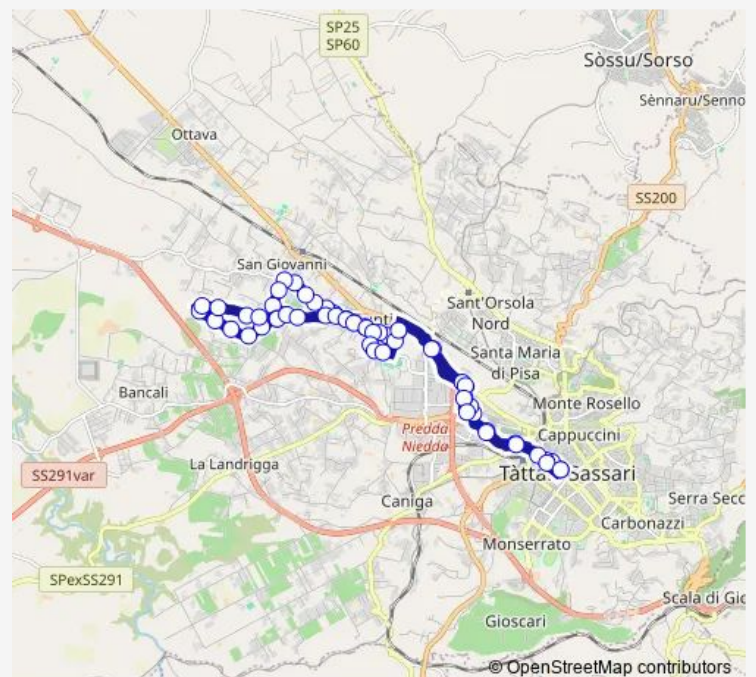

### Route schedule

Via Tavolara — Via Tavolara

Monday	06:15-22:19
Tuesday	06:15-22:19
Wednesday	06:15-22:19
Thursday	06:15-22:19
Friday	06:15-22:19
Saturday	06:15-22:19
Sunday	06:30-22:14

### Route info

Direction: Via Tavolara

Stops: 57

Trip Duration: 0 hour 50 min

■ Lp — Linea Lp

Via Auzzas 220

Traversa La Crucca Fronte 1

Traversa La Crucca 12