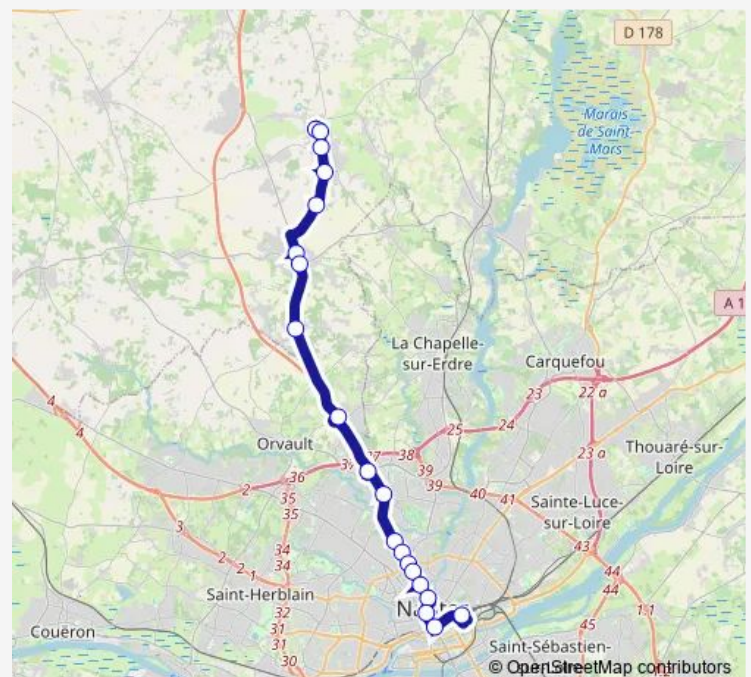

Friday 00:44-22:45

Saturday 00:44-22:45

Sunday 13:06-19:06

Route info

Direction: Gare SnCF Sud

Stops: 20

Trip Duration: 0 hour 45 min

■ LP — Grandchamp-des-Fontaines - Nantes

BusMaps

Direction

Cent Sillons — Nantes Gare sncf

20 stops

[Open route schedule](#)

Cent Sillons

La Butte

Mairie