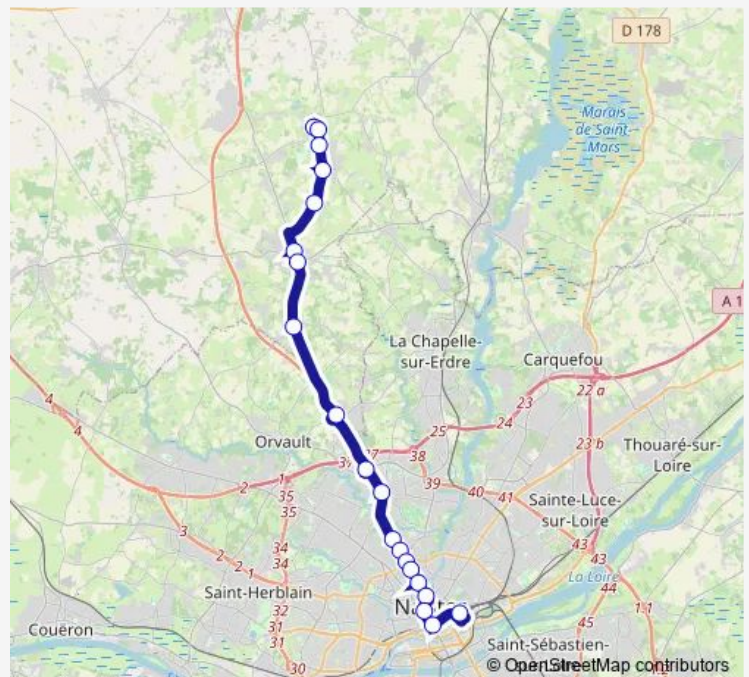

Friday 00:44-22:45

Saturday 00:44-22:45

Sunday 13:06-19:06

Route info

Direction: Gare SnCF Sud

Stops: 20

Trip Duration: 0 hour 40 min

Lp — Grandchamp-des-Fontaines - Nantes

## Direction

Cent Sillons — Nantes Gare sncf

20 stops

[Open route schedule](#)

Cent Sillons

La Butte

Mairie

Bellevue