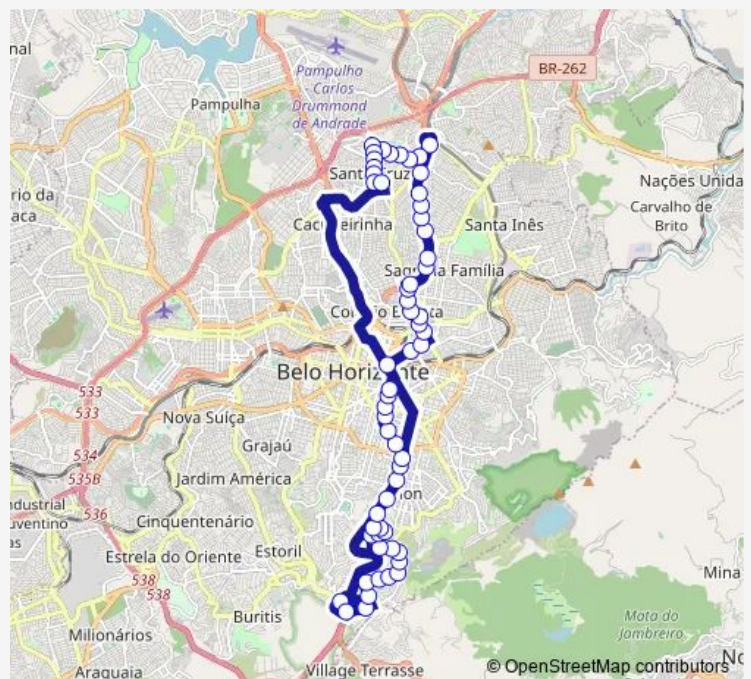

Avenida Nossa Senhora Do Carmo 1825

Avenida Nossa Senhora Do Carmo 1255

Avenida Nossa Senhora Do Carmo 777

Avenida Nossa Senhora Do Carmo 463

Route schedule

Rua Maria Luiza Santiago 550 — Rua Padre Agostinho 250

Monday 06:10-00:50⁺¹

Tuesday 06:10-00:50⁺¹

Wednesday 06:10-00:50⁺¹

Thursday 06:10-00:50⁺¹

Friday 06:10-00:50⁺¹

Saturday 00:10-23:45

Sunday 00:10-23:25

Route info

Direction: Rua Maria Luiza Santiago 550

Stops: 58

Trip Duration: 0 hour 59 min

8106 — Santa Cruz/BH Shopping Via Belvedere

Avenida Nossa Senhora Do Carmo 221

Avenida Cristovao Colombo 104

Avenida Cristovao Colombo 480