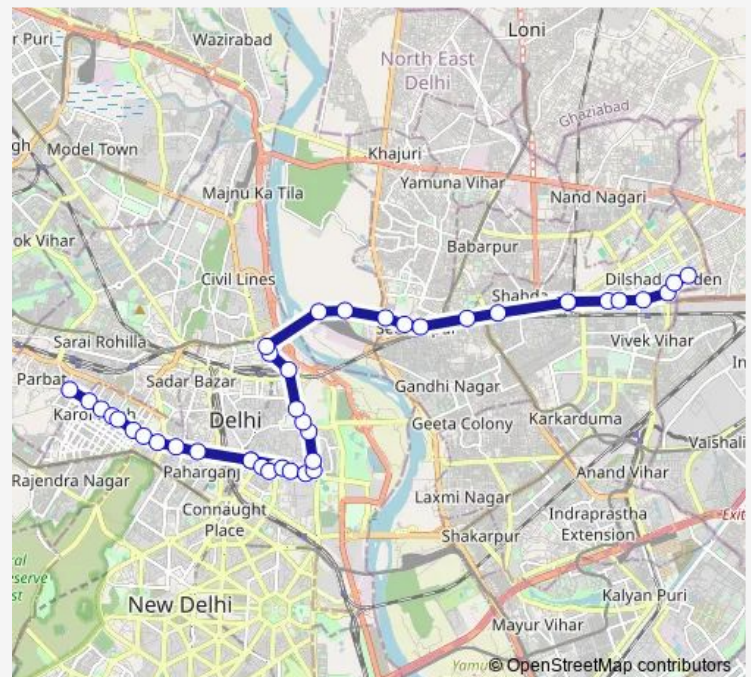

Golcha Darya Ganj

Subhash Park

Jama Masjid

Route schedule

Anand Parvat Terminal — Seemapuri Old J / K

Monday 12:15-23:38

Tuesday 12:15-23:38

Wednesday 12:15-23:38

Thursday 12:15-23:38

Friday 12:15-23:38

Saturday 12:15-23:38

Sunday 12:15-23:38

Route info

Direction: Anand Parvat Terminal

Stops: 40

Trip Duration: 1 hour 17 min

■ 214aup

BusMaps

Red Fort

Gpo

Guru Govind Singh University (Kashmere Gate)

Isbt Kashmere Gate

Metro Train Depot

Shyam Giri Mandir