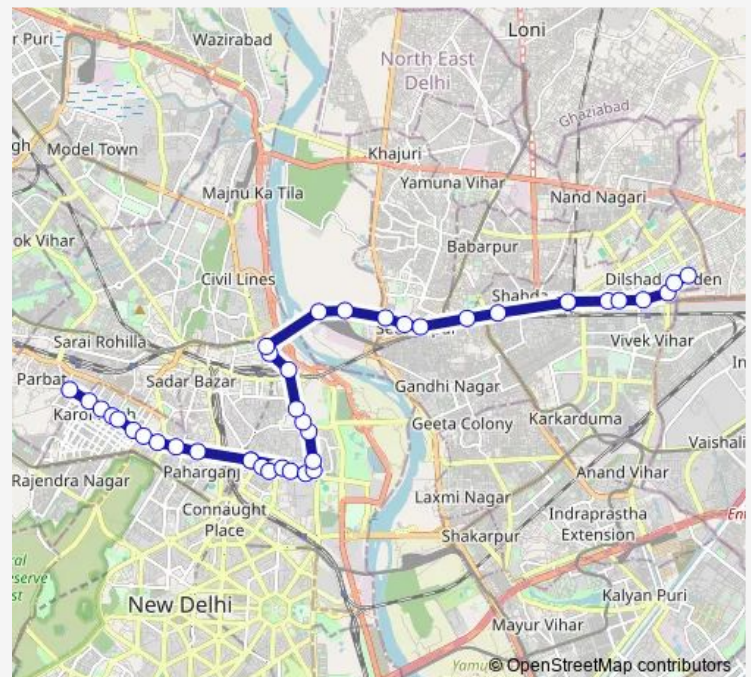

Golcha Darya Ganj

Subhash Park

Jama Masjid

Route schedule

Anand Parvat Terminal — Seemapuri Old J / K

Monday 12:15-23:38

Tuesday 12:15-23:38

Wednesday 12:15-23:38

Thursday 12:15-23:38

Friday 12:15-23:38

Saturday 12:15-23:38

Sunday 12:15-23:38

Route info

Direction: Anand Parvat Terminal

Stops: 40

Trip Duration: 1 hour 17 min

■ 214aup

Red Fort

Gpo

Guru Govind Singh University (Kashmere Gate)

Isbt Kashmere Gate

Metro Train Depot

Shyam Giri Mandir

Shastri Park GT Road