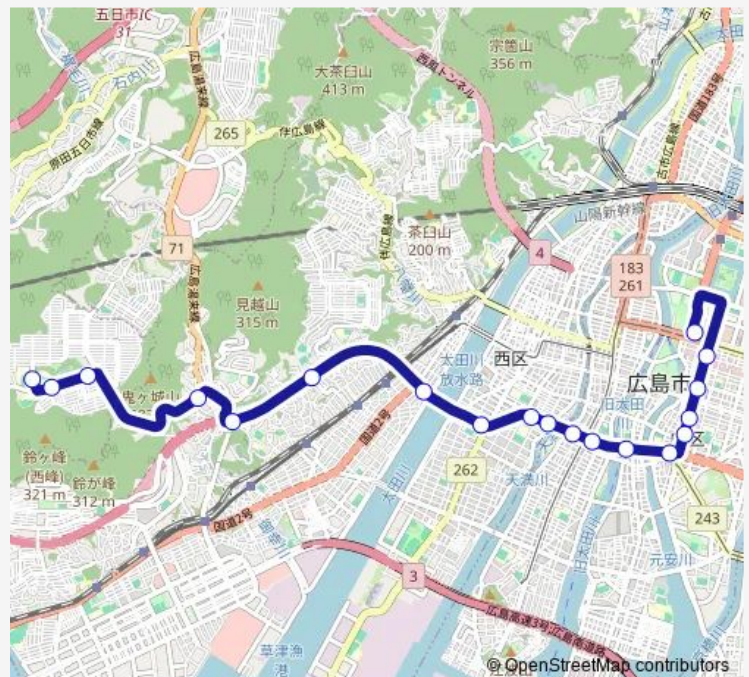

Saturday 07:38-07:43

Sunday —

Route info

Direction: 広島バスセンター

Stops: 19

Trip Duration: 0 hour 35 min

■ 54-2 — 西広島バイパス線

54-2 Bus time schedules and route maps are available in an offline PDF at busmaps.com. Use the busmaps.com website to see live bus times, train schedule or subway schedule, and step-by-step directions for all public transit in Hiroshima