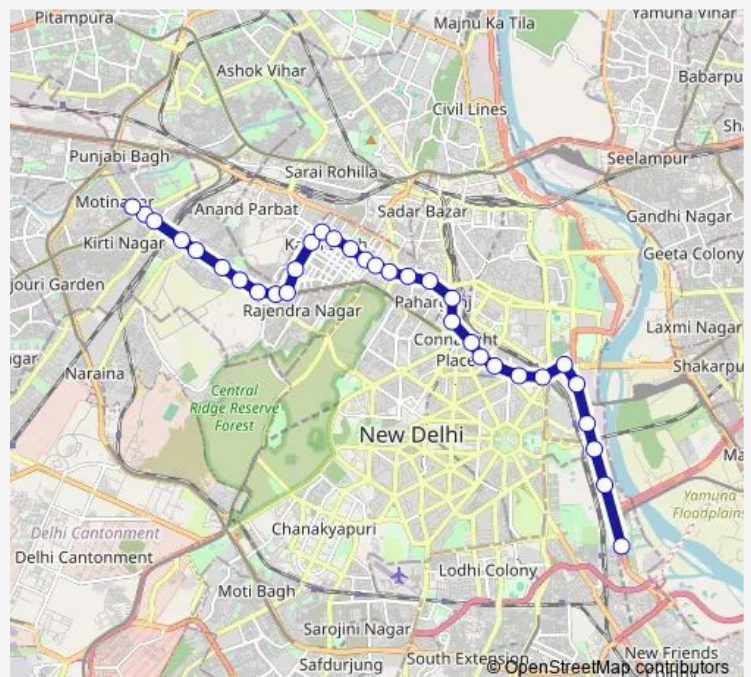

### Route schedule

Moti Nagar Industrial Area — Isbt Sarai Kale Khan

Monday 07:50-21:10

Tuesday 07:50-21:10

Wednesday 07:50-21:10

Thursday 07:50-21:10

Friday 07:50-21:10

Saturday 07:50-21:10

Sunday 07:50-21:10

### Route info

Direction: Moti Nagar Industrial Area

Stops: 33

Trip Duration: 1 hour 9 min

318down

Marina

Super Bazar

Barakhamba Metro Station