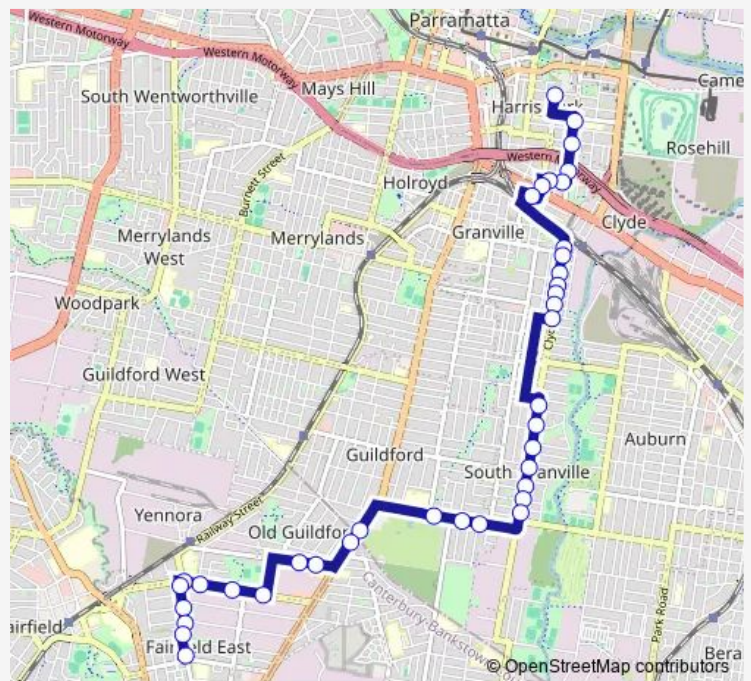

Memorial Dr Opp Granville RSL Club

Clyde St At William St

Clyde St At Second St

Clyde St At Fourth St

Clyde St At Fifth St

Clyde St At Sixth St

Clyde St Opp Rossiter St

Clyde St Before Brussels St

South Granville Community Centre, Clyde St

Clyde St After Dixmude St

Clyde St At Ostend St

Clyde St At Miller St

Route schedule

Maronite College Of The Holy Family, Good St — Normanby St Before Tangerine St

Monday	15:30
Tuesday	15:30
Wednesday	15:30
Thursday	15:30
Friday	15:30
Saturday	—
Sunday	—

Route info

Direction: Maronite College Of The Holy Family, Good St

Stops: 38

Trip Duration: 0 hour 35 min

S428 — Maronite College of the Holy Family to Fairfield East **BusMaps**

Orchardleigh St Opp Broughton St

Fairfield St Opp Donald St

Fairfield St After Mandarin St

Fairfield St Opp Matthes St

Fairfield St Opp Ellis Pde

Crown St After Fairfield St

Crown St Opp James St

Crown St At Seville St