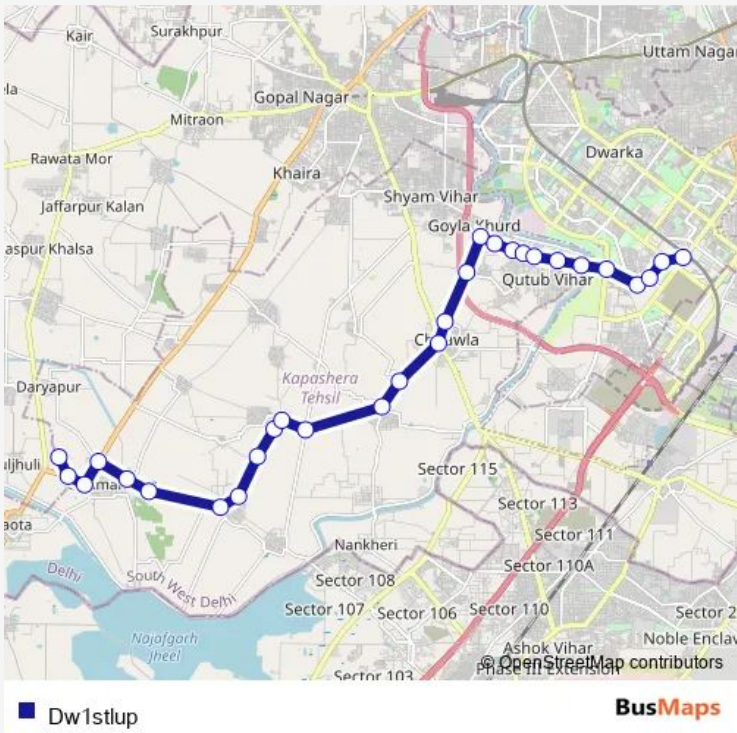

Bus Dw1stlup

[Go to website](#)

Direction
 Ghuman Hera Cluster Depot 2 — Nhai Building/ Dwarka Sec-10 Metro Station
 29 stops
[Open route schedule](#)

- Ghuman Hera Cluster Depot 2
- Ghuman Hera DTC Depot
- Ghuman Hera Village Main Road
- Ghuman Hera More / Shikarpur Crossing
- Ghuman Hera Village
- Sub Division Office
- Ghuman Hera Crossing
- Shikar Pur Village
- Aslatpur Crossing
- Sarvodya School Daulat Pur
- Shikar Pur Crossing
- Daulat Pur Crossing
- Kangan Heri - I
- Rishal Vihar
- Chhawla Village
- Chhawla Village
- Taj Pur Khurd
- Taj Pur More
- St Thomas School Goyla Vihar
- Nehru Bus Stand Goyla Dairy
- Goyla Dairy

Route schedule
 Ghuman Hera Cluster Depot 2 — Nhai Building/ Dwarka Sec-10 Metro Station

Monday	04:21-16:30
Tuesday	04:21-16:30
Wednesday	04:21-16:30
Thursday	04:21-16:30
Friday	04:21-16:30
Saturday	04:21-16:30
Sunday	04:21-16:30

Route info
 Direction: Ghuman Hera Cluster Depot 2
 Stops: 29
 Trip Duration: 1 hour 16 min

Jhankar Crossing

Qutub Vihar Phase-I Kikar Stand

Police Post

Palm Court Sec 19B Dwarka

St Marry School

Amrohi More

Dwarka Sec-19 Modern School

Nhai Building/ Dwarka Sec-10 Metro Station

Dw1stlup Bus time schedules and route maps are available in an offline PDF at busmaps.com. Use the busmaps.com website to see live bus times, train schedule or subway schedule, and step-by-step directions for all public transit in Gurugram