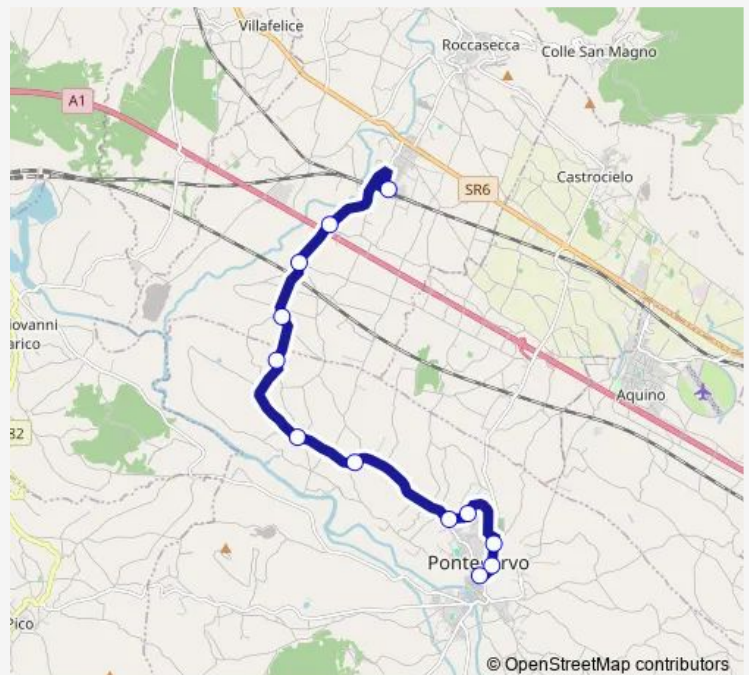

Direction

ROCCASECCA | Stazione FS # f7156 — Pontecorvo | Ospedale # f4299

12 stops

[Open route schedule](#)

ROCCASECCA | Stazione FS # f7156

ROCCASECCA | Via Melfi Via Panniglia # f7157

ROCCASECCA | Via Melfi Via Latina # f7158

PONTECORVO | Viale Dante Via Perito # f7164

PONTECORVO | Via 24 Maggio Via Sacro Cuore # f7165

PONTECORVO | Ist. Superiore PONTECORVO # f7166

Pontecorvo | Ospedale # f4299

Route schedule

ROCCASECCA | Stazione FS # f7156 — Pontecorvo | Ospedale # f4299

Monday	07:25
Tuesday	07:25
Wednesday	07:25
Thursday	07:25
Friday	07:25
Saturday	07:25
Sunday	—

Route info

Direction: ROCCASECCA | Stazione FS # f7156

Stops: 12

Trip Duration: 0 hour 20 min

Bus time schedules and route maps are available in an offline PDF at busmaps.com. Use the busmaps.com website to see live bus times, train schedule or subway schedule, and step-by-step directions for all public transit in Pontecorvo