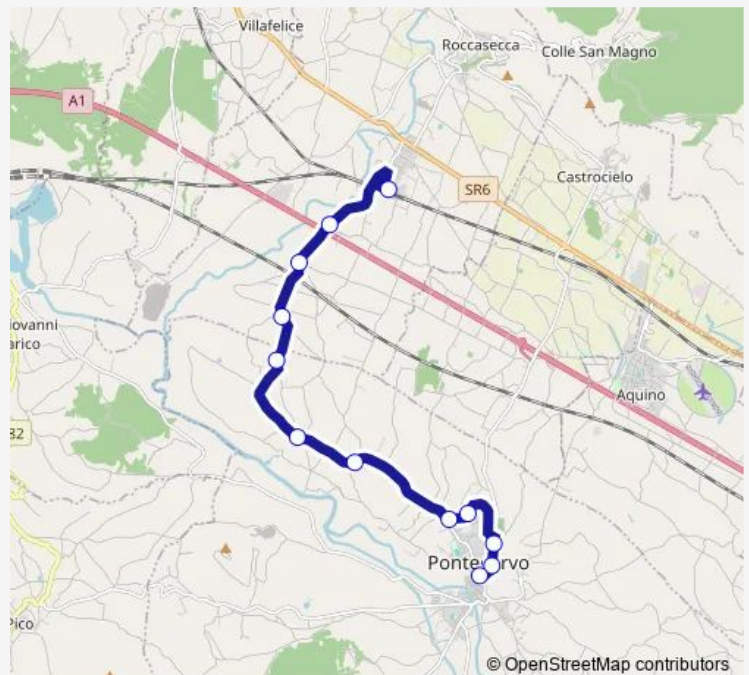

Direction

Roccasecca | Stazione FS # f7156 — Pontecorvo | Ospedale # f4299

12 stops

[Open route schedule](#)

Roccasecca | Stazione FS # f7156

Roccasecca | Via Melfi Via Panniglia # f7157

Roccasecca | Via Melfi Via Latina # f7158

Pontecorvo | Viale Dante Via Perito # f7164

Pontecorvo | Via 24 Maggio Via Sacro Cuore # f7165

Pontecorvo | Ist. Superiore Pontecorvo # f7166

Pontecorvo | Ospedale # f4299

Route schedule

Roccasecca | Stazione FS # f7156 — Pontecorvo | Ospedale # f4299

Monday	07:25
Tuesday	07:25
Wednesday	07:25
Thursday	07:25
Friday	07:25
Saturday	07:25
Sunday	—

Route info

Direction: Roccasecca | Stazione FS # f7156

Stops: 12

Trip Duration: 0 hour 20 min

Bus time schedules and route maps are available in an offline PDF at busmaps.com. Use the busmaps.com website to see live bus times, train schedule or subway schedule, and step-by-step directions for all public transit in Pontecorvo