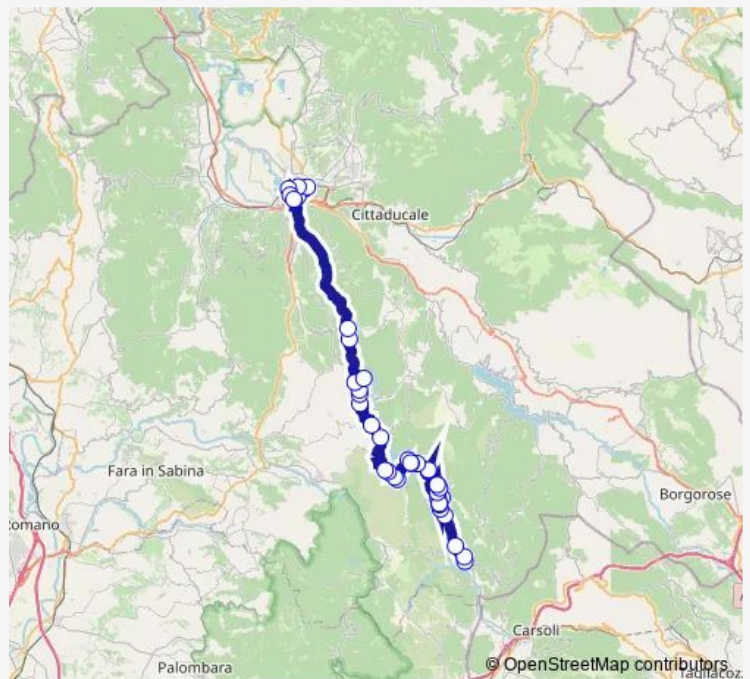

Route schedule

COLLEGIOVE | Deposito # f8703 — Rieti | Via Sassetti Via Salaria # f1075

Monday 06:25

Tuesday 06:25

Wednesday —

Thursday 06:25

Friday 06:25

Saturday 06:25

Sunday —

Route info

Direction: COLLEGIOVE | Deposito # f8703

Stops: 40

Trip Duration: 1 hour 45 min

Collegiove (Comune) - Rieti # Cg978a

CASTEL DI TORA | Villa Sant'Anatolia # f8724

COLLE DI TORA | Via del Lago # f8725