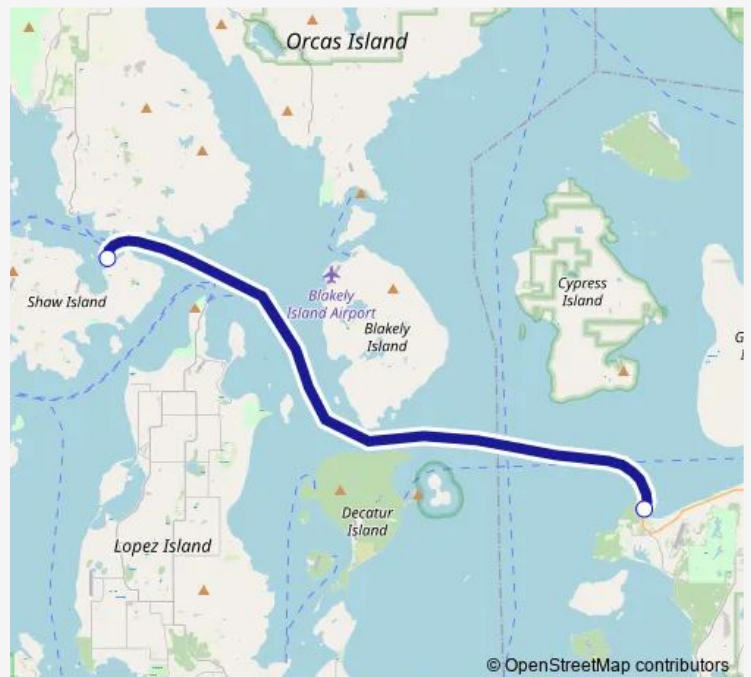

Ferry Shaw Island - Anacortes

[Go to website](#)

Direction

Shaw Island — Anacortes

2 stops

[Open route schedule](#)

Shaw Island

Anacortes

Route schedule

Shaw Island — Anacortes

Monday	07:25-19:10
Tuesday	07:25-19:10
Wednesday	07:25-19:10
Thursday	07:25-19:10
Friday	07:00-21:45
Saturday	07:00-21:45
Sunday	07:25-19:10

Route info

Direction: Shaw Island

Stops: 2

Trip Duration: 1 hour 10 min

■ Shaw Island - Anacortes

Ferry time schedules and route maps are available in an offline PDF at busmaps.com. Use the busmaps.com website to see live bus times, train schedule or subway schedule, and step-by-step directions for all public transit in Friday Harbor