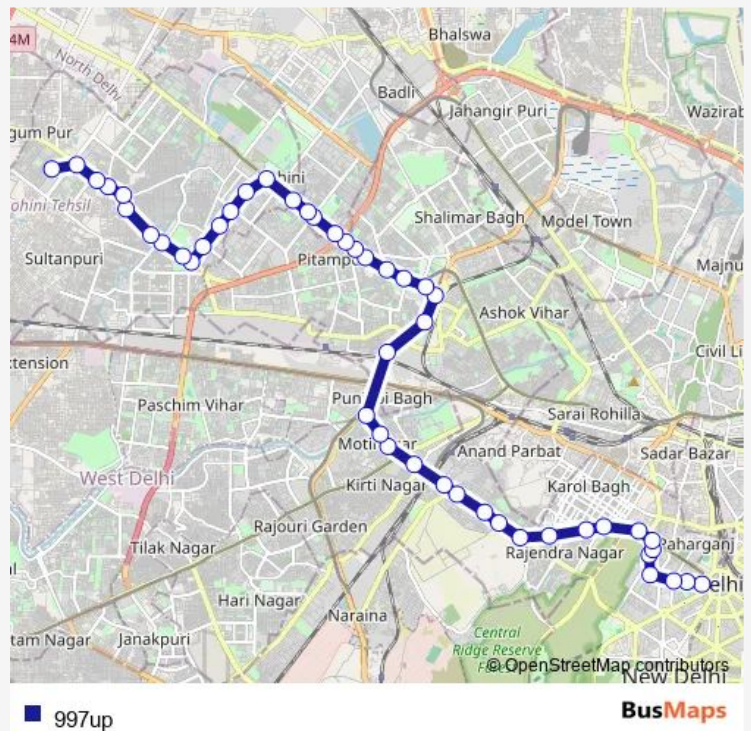

Bus 997up

[Go to website](#)

Direction

Shivaji Stadium Terminal — Rohini Sec 22 Terminal

48 stops

[Open route schedule](#)

- Shivaji Stadium Terminal
- Shaheed Bhagat Singh Marg
- Shaheed Bhagat Singh Marg
- Gole Market
- PS Mandir Marg
- Balmiki Mandir
- Panchkuian Road Banwai Lal Hospital
- Meghdoot Bhawan
- Pusa Road Petrol Pump Sadhu Vaswani Marg
- Karol Bagh Metro Station
- Rajendra Place / Karol Bagh Telephone Exchange
- East Patel Nagar
- South Patel Nagar (Metro Station)
- West Patel Nagar
- Shadipur DTC Colony Metro Station
- Shadipur Depot
- Moti Nagar Industrial Area
- Karampura Terminal
- B Block New Moti Nagar
- Punjabi Bagh Terminal
- Shakurpur Shiv Mandir

Route schedule

Shivaji Stadium Terminal — Rohini Sec 22 Terminal

Monday	05:27-18:12
Tuesday	05:27-18:12
Wednesday	05:27-18:12
Thursday	05:27-18:12
Friday	05:27-18:12
Saturday	05:27-18:12
Sunday	05:27-18:12

Route info

Direction: Shivaji Stadium Terminal

Stops: 48

Trip Duration: 1 hour 37 min

Telephone Exchange Shakurpur

Wazirpur DTC Depot Ring Road

Wazirpur DTC Depot / Netaji Subhash Palace

Pitampura ND Block