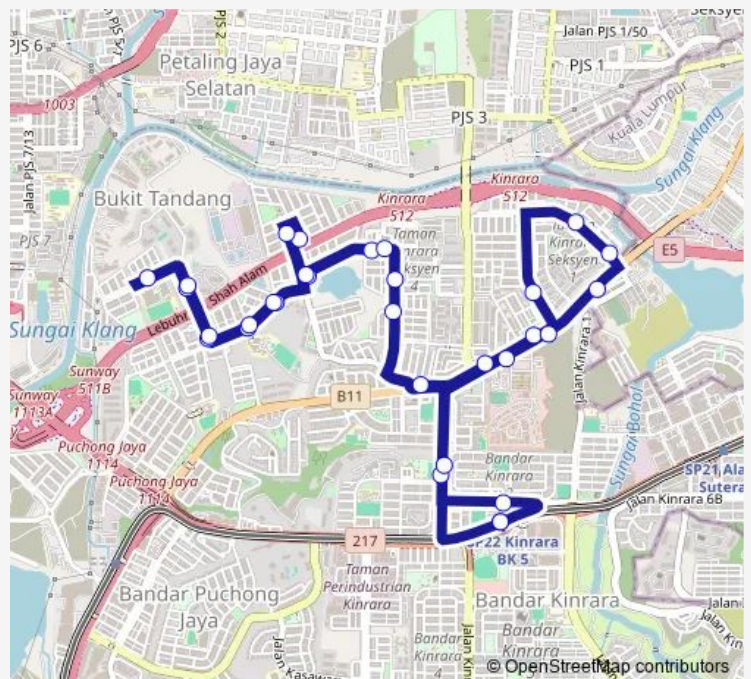

Bus SJ03 SMK Bandar Puchong Jaya ~ Stesen LRT Kinrara Bk5

[Go to website](#)

Direction

Sj360 LRT BK 5 — Sj360 LRT BK 5

31 stops

[Open route schedule](#)

- Sj360 LRT BK 5
- SMK Seksyen 1 Bk
- Padang Bola BK 2
- Pasar Taman Kinrara 3
- Sj321 Apartment Kinrara (Opp)
- Sj322 Taman Mawar
- Sj323 Jasmine Court
- Sj324 SMK Batu 8
- APT SRI Tanjung
- Impian Heights Tower (Opp)
- SMK Bandar Puchong Jaya
- Impian Heights Tower
- APT SRI Tanjung (Opp)
- Sj313 SMK Batu 8 (Opp)
- Sj314 Jasmine Court (Opp)
- Rest DAY TO Day
- SPG TK 5/10
- Sj315 Taman Mawar
- Sj316 Apartment Kinrara
- 99 Speedmart Puchong Kinrara
- Sj334 Taman Bukit Kuchai

Route schedule

Sj360 LRT BK 5 — Sj360 LRT BK 5

Monday	06:00-20:00
Tuesday	06:00-20:00
Wednesday	06:00-20:00
Thursday	06:00-20:00
Friday	06:00-20:00
Saturday	06:00-20:00
Sunday	06:00-20:00

Route info

Direction: Sj360 LRT BK 5

Stops: 31

Trip Duration: 1 hour 0 min

SJ03 — SMK Bandar Puchong Jaya ~ Stesen LRT Kinrara Bk5

Sj348 Tudm Kinrara (Opp)

Sj338 Komersial Paik Siong

APT Palm Terrace

Kinrara Court

Hong Leong Bank Tk

(M) Sj345 Jejantas Taman Kinrara

Sj346 Taman Paik Siong

Sj347 Tudm Kinrara

Padang Bola BK 2 (Opp)

Sj360 LRT BK 5

SJ03 Bus time schedules and route maps are available in an offline PDF at busmaps.com. Use the busmaps.com website to see live bus times, train schedule or subway schedule, and step-by-step directions for all public transit in Kuala Lumpur