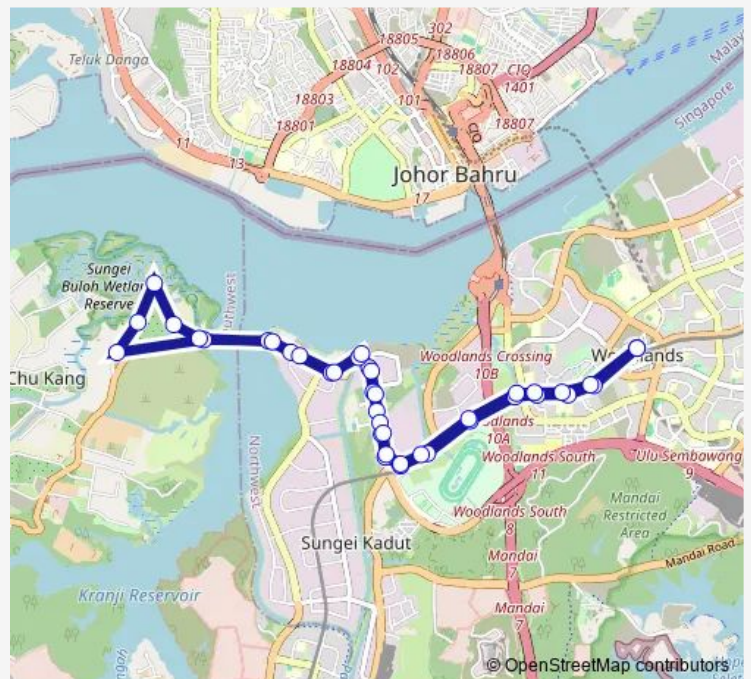

Bus 925m

[Go to website](#)

Direction

Woodlands Temp Int — Woodlands Temp Int

40 stops

[Open route schedule](#)

- Woodlands Temp Int
- Blk 347
- Blk 320
- Opp Marsiling Stn
- Blk 402
- Opp W'Lands Ind Pk D St 1
- Kranji Stn
- S'pore Turf Club
- Aft W'Lands Rd
- Opp Kranji Wtr Reclam Plt
- Opp Ordinance Supply Base
- Aft Jln Lam Huat
- Aft Smrt Buses Kranji Depot
- Aft Kranji Rd
- Aft Kranji Cres
- Aft Sg Kadut Dr
- Aft Kranji Lk
- Opp PUB Quarter
- Aft Neo Tiew Rd
- Opp Nyee Phoe Group
- Sg Buloh Wetland Reserve

Route schedule

Woodlands Temp Int — Woodlands Temp Int

Monday	—
Tuesday	—
Wednesday	—
Thursday	—
Friday	—
Saturday	—
Sunday	06:30

Route info

Direction: Woodlands Temp Int

Stops: 40

Trip Duration: 1 hour 17 min

■ 925m

BusMaps

Long Kuan Hung Crocodile Farm

PUB Quarter

Ctrl Granite Ind

Daiya Engrg

OPP Shingda Constrn

Dapolite Ind