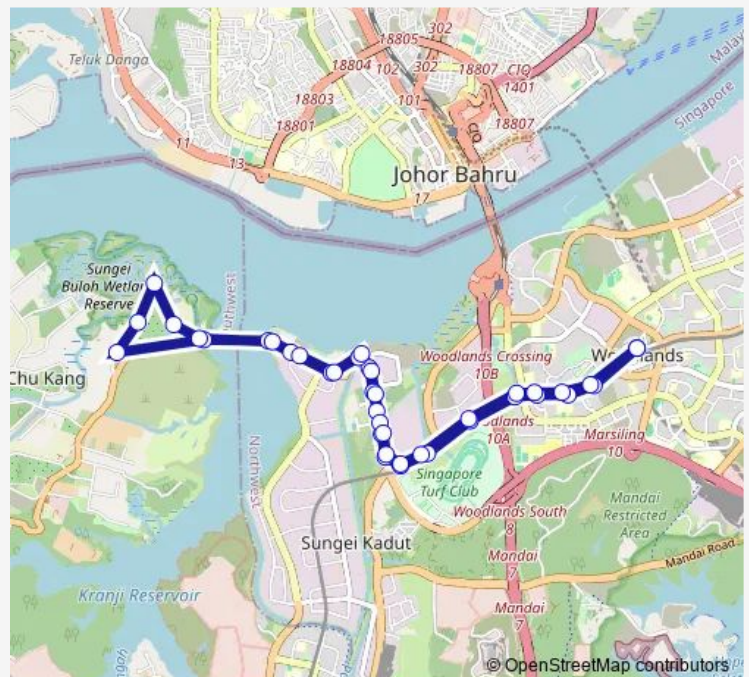

Aft Neo Tiew Rd

Opp Nyee Phoe Group

Sg Buloh Wetland Reserve

Route schedule

Woodlands Temp Int — Woodlands Temp Int

Monday —

Tuesday —

Wednesday —

Thursday —

Friday —

Saturday —

Sunday 06:30

Route info

Direction: Woodlands Temp Int

Stops: 40

Trip Duration: 1 hour 17 min