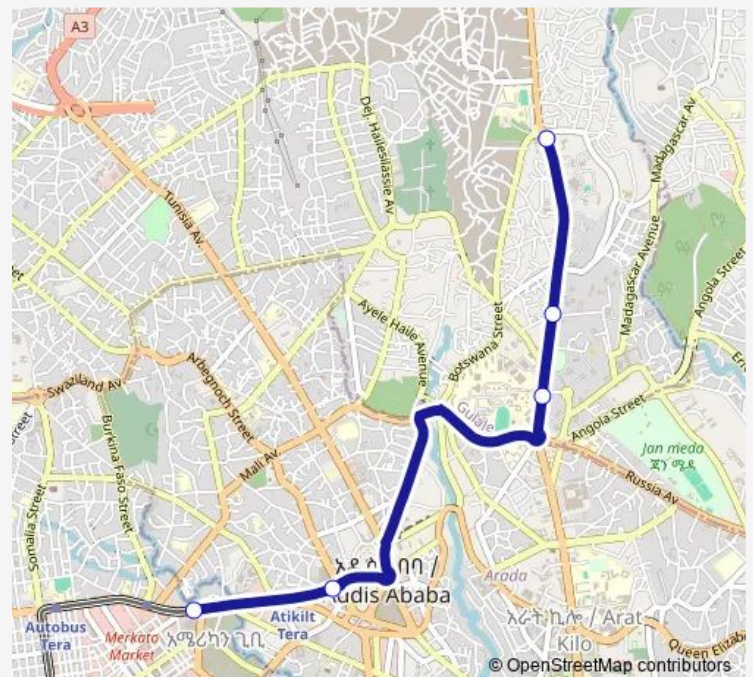

Bus Tx GI 010 Shiromeda ↔ Raguel Church (Minibus)

[Go to website](#)

Direction

Raguel Church — Shiromeda

5 stops

[Open route schedule](#)

Raguel Church

Abune Petros

Thursday 06:00

Friday 06:00

Saturday 06:00

Sunday 06:00

Route info

Direction: Raguel Church

Stops: 5

Trip Duration: 0 hour 16 min

Tx GI 010 — Shiromeda ↔ Raguel Church (Minibus)

Direction

Shiromeda — Rague! Church

6 stops

[Open route schedule](#)

Shiromeda

6 Kilo

St. George Total