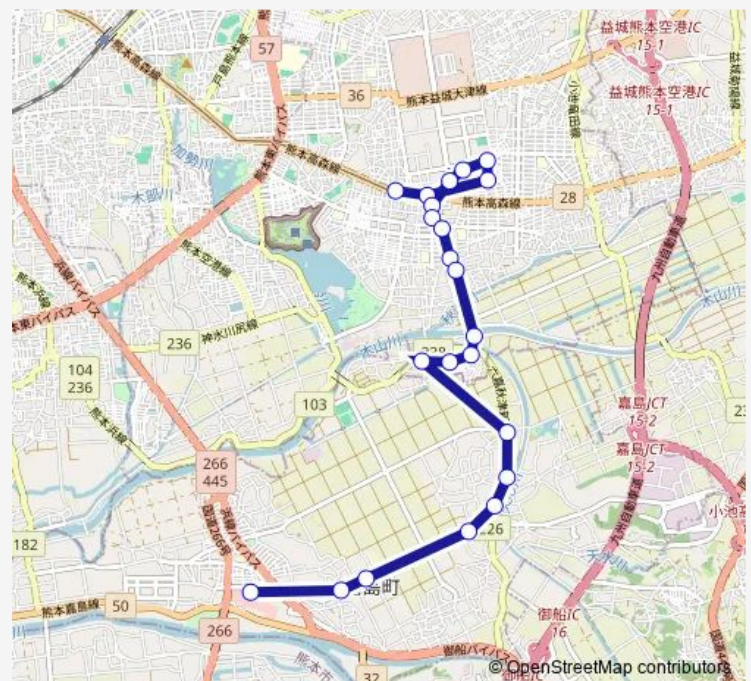

### Route schedule

健軍電停前 — イオンモール熊本

Monday 09:00-16:15

Tuesday 09:00-16:15

Wednesday 09:00-16:15

Thursday 09:00-16:15

Friday 09:00-16:15

Saturday 10:09-12:14

Sunday 11:12-17:05

### Route info

Direction: 健軍電停前

Stops: 22

Trip Duration: 0 hour 31 min

■ K2-2 : 健軍→東区→イオン

BusMaps

Bus time schedules and route maps are available in an offline PDF at [busmaps.com](https://busmaps.com). Use the [busmaps.com](https://busmaps.com) website to see live bus times, train schedule or subway schedule, and step-by-step directions for all public transit in Kumamoto