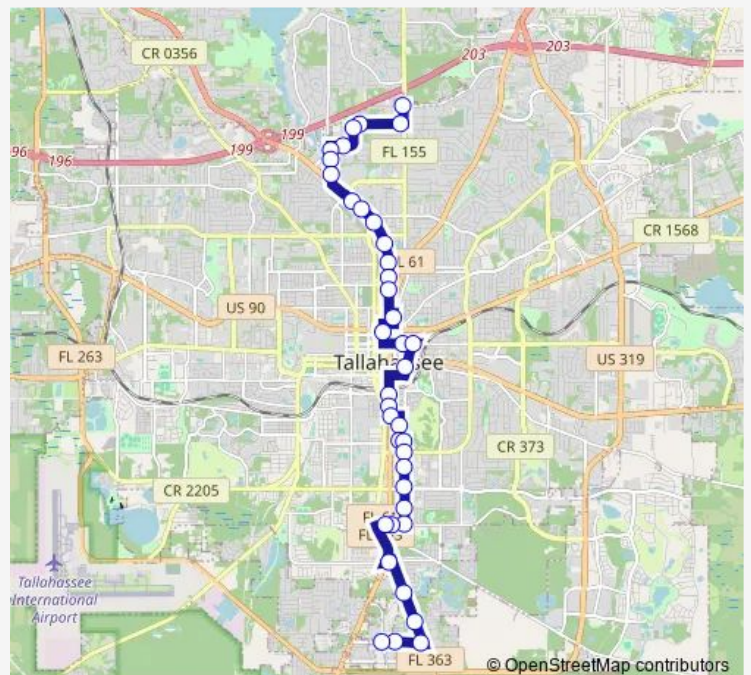

### Direction

undefined — undefined

0 stops

[Open route schedule](#)

### Route schedule

undefined — undefined

Monday 19:37-21:00

Tuesday 19:37-21:00

Wednesday 19:37-21:00

Thursday 19:37-21:00

Friday 19:37-21:00

Saturday 19:30-21:00

### Route info

Direction:

Stops: 0

Trip Duration: — min

■ Night2 — Night 2

**Direction**

undefined — undefined

0 stops