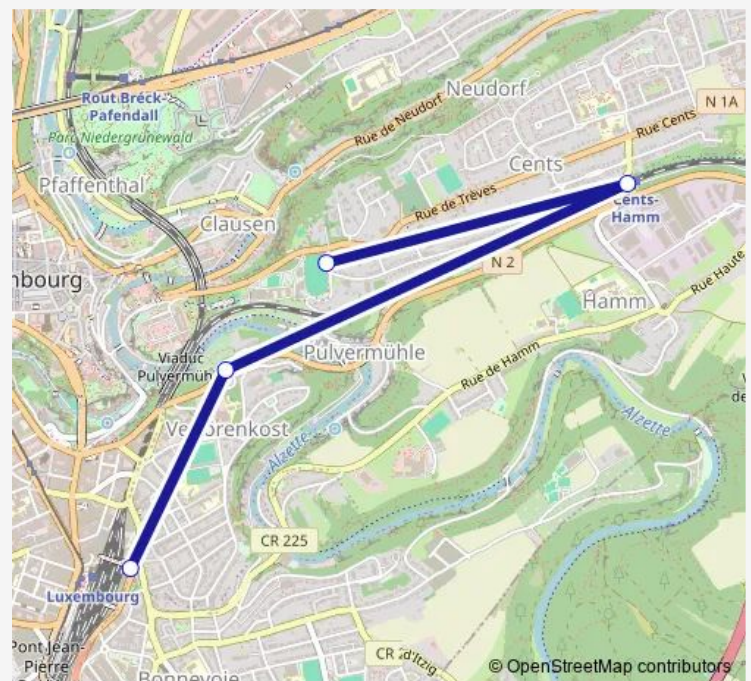

Thursday 07:41

Friday 07:41

Saturday —

Sunday —

Route info

Direction: LUX Gare, Routière CFL quai 105

Stops: 5

Trip Duration: 0 hour 16 min

■ V01

Direction

LUX Cents, Fort Dumoulin quai 3 — LUX Gare, Rocade quai 6

4 stops

[Open route schedule](#)

LUX Cents, Fort Dumoulin quai 3

LUX Cents, Cents-Hamm Quai 3

LUX Verlorenkost, Patton

LUX Gare, Rocade quai 6

Route schedule

LUX Cents, Fort Dumoulin quai 3 — LUX Gare, Rocade quai 6

Monday 15:00-16:00

Tuesday 12:35-16:00

Wednesday 15:00-16:00

Thursday 12:35-14:00

Friday 15:00-16:00

Saturday —

Sunday —

Route info

Direction: LUX Cents, Fort Dumoulin quai 3

Stops: 4

Trip Duration: 0 hour 8 min

V01 Bus time schedules and route maps are available in an offline PDF at busmaps.com. Use the busmaps.com website to see live bus times, train schedule or subway schedule, and step-by-step directions for all public transit in Luxembourg