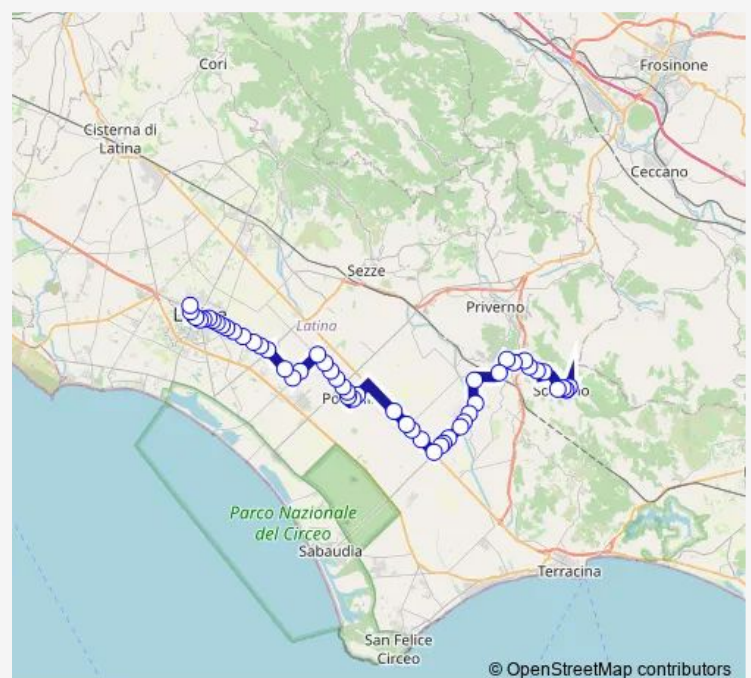

### Route schedule

Sonnino | Via Pellegrini Via Arringo # f3825 — Latina | Terminal Bus # f3092

Monday 06:15-06:45

Tuesday 06:15-06:45

Wednesday 06:15-06:45

Thursday 06:15-06:45

Friday 06:15-06:45

Saturday 06:05-06:50

### Route info

Direction: Sonnino | Via Pellegrini Via Arringo # f3825

Stops: 52

Trip Duration: 1 hour 15 min

Sonnino - Latina # Pv39a

Pontinia | Via Appia Via Migliara 52 # f2964

Pontinia | Via Appia (Mesa) # f2769