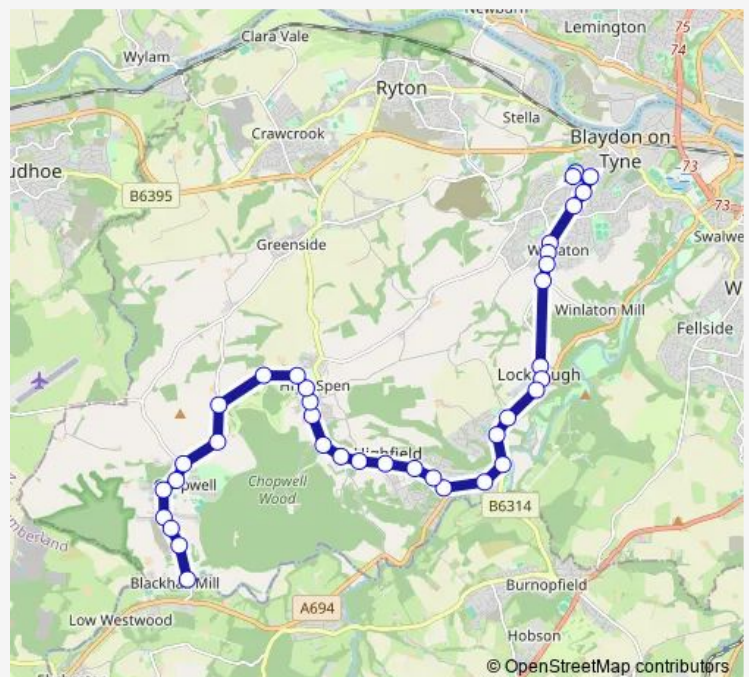

Lockhaugh Road-Hollin Hill Lane

Lockhaugh Road-Cowen Terrace

Lockhaugh Road-Derwent Park

Station Road - The Grove

Stathmore Road

Smailes Lane-Pipe Bridge

Smailes Lane-Valley View

Smailes Lane - Highfield Road

### Route schedule

St Thomas More RC Academy — Chopwell Road - Connolly Terrace

Monday 15:45

Tuesday 15:45

Wednesday 15:45

Thursday 15:45

Friday 15:10

Saturday —

### Route info

Direction: St Thomas More RC Academy

Stops: 37

Trip Duration: 0 hour 35 min

854N

Hookergate Lane-Lintzford Lane

Hookergate Lane-Chopwell Woods Road

Hookergate Lane-Ethel Terrace

Derwent Street

Mill Road-Chopwell Farm

Mill Road

Mill Road-East Terrace

Chopwell Road - Connolly Terrace

854N Bus time schedules and route maps are available in an offline PDF at [busmaps.com](https://busmaps.com). Use the [busmaps.com](https://busmaps.com) website to see live bus times, train schedule or subway schedule, and step-by-step directions for all public transit in Newcastle upon Tyne