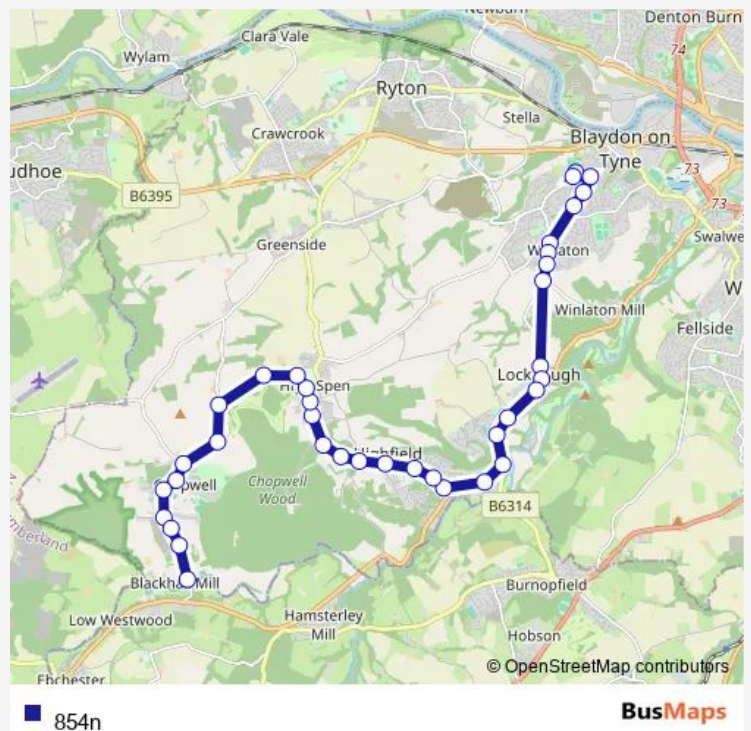

Lockhaugh Road-Hollin Hill Lane

Lockhaugh Road-Cowen Terrace

Lockhaugh Road-Derwent Park

Station Road - The Grove

Stathmore Road

Smailes Lane-Pipe Bridge

Smailes Lane-Valley View

Smailes Lane - Highfield Road

Saturday —

Sunday —

Route info

Direction: St Thomas More RC Academy

Stops: 37

Trip Duration: 0 hour 35 min

Hookergate Lane-Lintzford Lane

Hookergate Lane-Chopwell Woods Road

Hookergate Lane-Ethel Terrace

Hookergate Lane

Glossop Street-Roseview Cottage

Glossop Street-East Street

Clayton Terrace Road-Townley Terrace

Horsegate Bank

Derwent View

Hall Road-West View

Derwent Street

Derwent Street

Mill Road-Chopwell Farm

Mill Road

Mill Road-East Terrace

Chopwell Road - Connolly Terrace

854n Bus time schedules and route maps are available in an offline PDF at busmaps.com. Use the busmaps.com website to see live bus times, train schedule or subway schedule, and step-by-step directions for all public transit in Newcastle upon Tyne