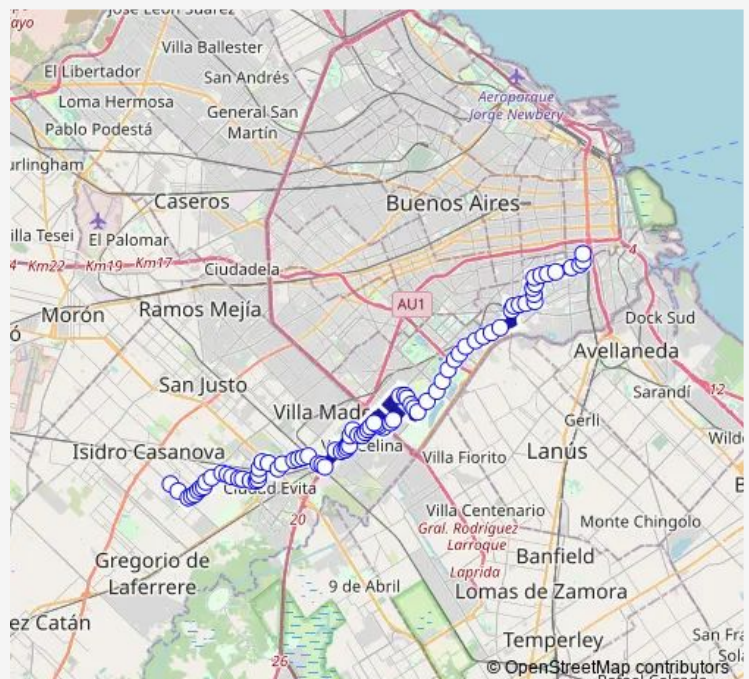

### Route schedule

Avenida Cristianía 4913 — 1736 Salta

Monday 06:00-24:00

Tuesday 06:00-24:00

Wednesday 06:00-24:00

Thursday 04:00-23:15

Friday 06:00-24:00

Saturday 04:00-24:00

### Route info

Direction: Avenida Cristianía 4913

Stops: 82

Trip Duration: 1 hour 20 min

91e — Jnamba091

BusMaps

Avenida Camino DE Cintura 141

José Alico 1946