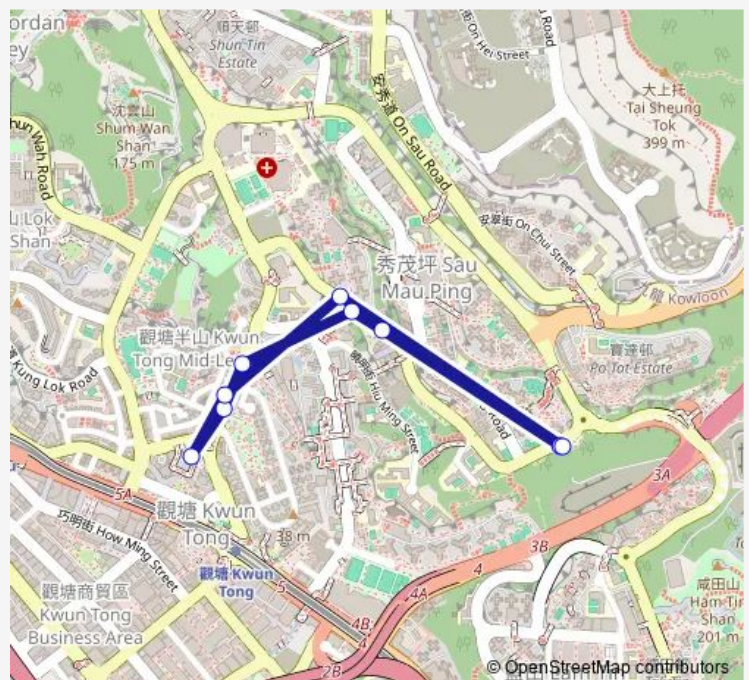

Bus 34S SAU MAU Ping (Upper) BUS Terminus - YUE MAN Square Public Transport Interchange (Circular) (Special Service Route)

[Go to website](#)

Direction

SAU MAU PING (UPPER) BUS TERMINUS — SAU MAU PING (UPPER) BUS TERMINUS

9 stops

[Open route schedule](#)

SAU MAU PING (UPPER) BUS TERMINUS

HIU KWONG STREET, OUTSIDE HIU KWONG COURT

HIU KWONG STREET, OPPOSITE HIU SHUN HOUSE, HIU LAI COURT

HIP WO STREET, OUTSIDE WO LOK ESTATE

HIP WO STREET, OUTSIDE YUET WAH STREET PLAYGROUND|HIP WO STREET, OUTSIDE CHEER HANG BUIDLING|HIP WO STREET, NEAR YUET WAH STREET PLAYGROUND

YUE MAN SQUARE PUBLIC TRANSPORT INTERCHANGE

HIP WO STREET, OUTSIDE HOPEWELL HOUSE

HIU KWONG STREET, OUTSIDE HIU SHUN HOUSE, HIU LAI COURT

SAU MAU PING (UPPER) BUS TERMINUS

Route schedule

SAU MAU PING (UPPER) BUS TERMINUS — SAU MAU PING (UPPER) BUS TERMINUS

Monday	06:15-23:39
Tuesday	06:15-23:39
Wednesday	06:15-23:39
Thursday	06:15-23:39
Friday	06:15-23:39
Saturday	06:15-23:39
Sunday	06:15-23:39

Route info

Direction: SAU MAU PING (UPPER) BUS TERMINUS

Stops: 9

Trip Duration: 0 hour 15 min