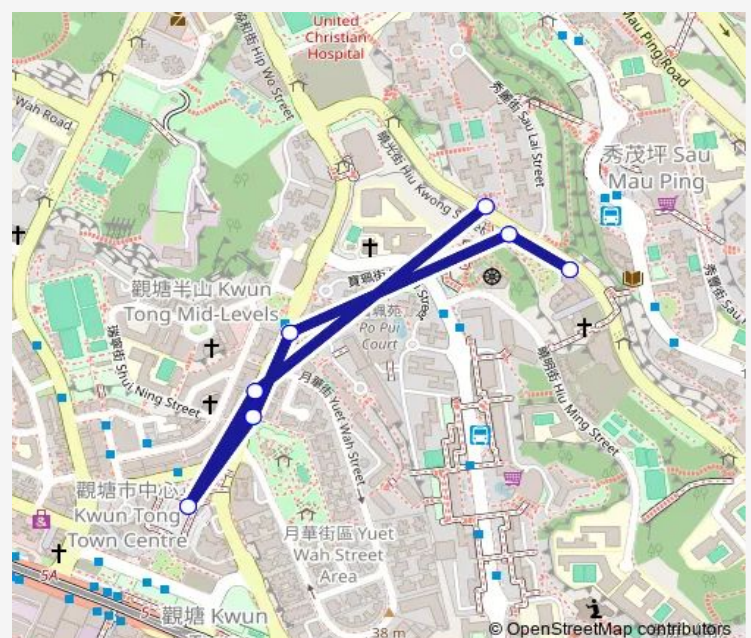

Bus 34S HIU Kwong Street - YUE MAN Square Public Transport Interchange (Circular) (Short-Working Services Department)

[Go to website](#)

Direction

HIU KWONG STREET, OUTSIDE HIU KWONG COURT — HIU KWONG STREET, OUTSIDE HIU SHUN HOUSE, HIU LAI COURT

7 stops

[Open route schedule](#)

HIU KWONG STREET, OUTSIDE HIU KWONG COURT

HIU KWONG STREET, OPPOSITE HIU SHUN HOUSE, HIU LAI COURT

HIP WO STREET, OUTSIDE WO LOK ESTATE

HIP WO STREET, OUTSIDE YUET WAH STREET PLAYGROUND|HIP WO STREET, OUTSIDE CHEER HANG BUIDLING|HIP WO STREET, NEAR YUET WAH STREET PLAYGROUND

YUE MAN SQUARE PUBLIC TRANSPORT INTERCHANGE

HIP WO STREET, OUTSIDE HOPEWELL HOUSE

HIU KWONG STREET, OUTSIDE HIU SHUN HOUSE, HIU LAI COURT

Route schedule

HIU KWONG STREET, OUTSIDE HIU KWONG COURT — HIU KWONG STREET, OUTSIDE HIU SHUN HOUSE, HIU LAI COURT

Monday	07:30-08:00
Tuesday	07:30-08:00
Wednesday	07:30-08:00
Thursday	07:30-08:00
Friday	07:30-08:00
Saturday	—
Sunday	—

Route info

Direction: HIU KWONG STREET, OUTSIDE HIU KWONG COURT

Stops: 7

Trip Duration: 0 hour 11 min