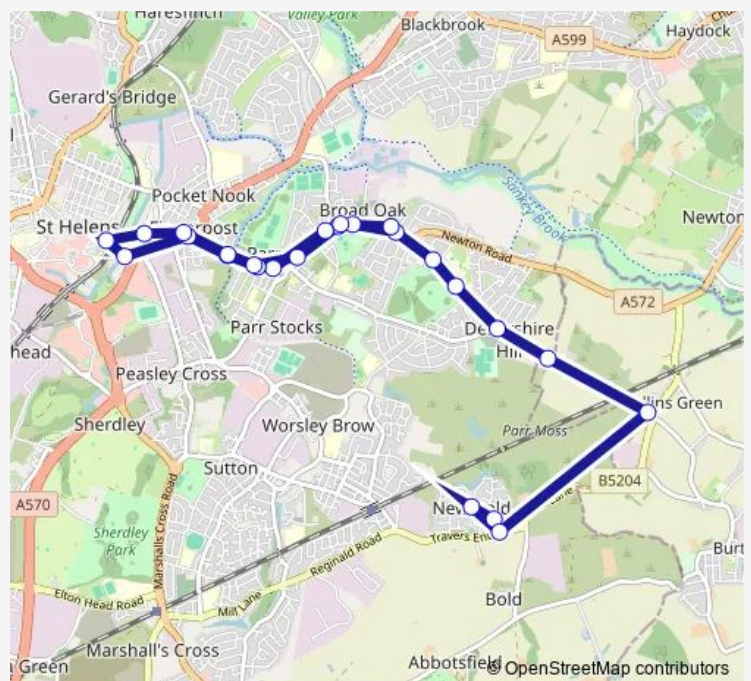

### Route schedule

Moorfoot Road — Anemone Way

|           |       |
|-----------|-------|
| Monday    | 07:25 |
| Tuesday   | 07:25 |
| Wednesday | 07:25 |
| Thursday  | 07:25 |
| Friday    | 07:25 |
| Saturday  | —     |
| Sunday    | —     |

### Route info

Direction: Moorfoot Road

Stops: 8

Trip Duration: 0 hour 10 min

■ 34S — Broad Oak Road / Mendip Grove - The Pastures / Anemone Way **BusMaps**

**Direction**

Anemone Way — Moorfoot Road

25 stops

## Route schedule

Anemone Way — Moorfoot Road

Monday 15:50-16:00

Tuesday 15:50-16:00

Wednesday 15:50-16:00

Thursday 15:50-16:00

Friday 15:50-16:00

Saturday —

## Route info

Direction: Anemone Way

Stops: 25

Trip Duration: 0 hour 30 min

34S Bus time schedules and route maps are available in an offline PDF at [busmaps.com](https://busmaps.com). Use the [busmaps.com](https://busmaps.com) website to see live bus times, train schedule or subway schedule, and step-by-step directions for all public transit in St Helens