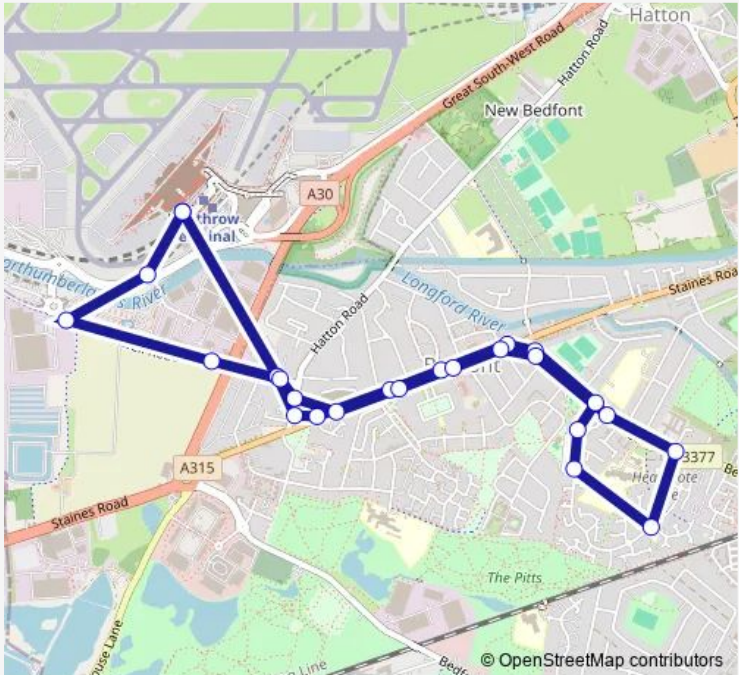

## Bus H21 Heathrow Terminal 4 - Bedfont Green - Bedfont Lane - Feltham (Westmacott Drive) - Bedfont Lane - Bedfont Green - Stanwell Road - Heathrow Terminal 4

[Go to website](#)

**Direction**  
 Heathrow Terminal 4 — Heathrow Terminal 4  
 25 stops  
[Open route schedule](#)

- Heathrow Terminal 4
- Spinney Drive East Bedfont
- St Mary's Church (Tw14)
- Bedfont Green
- Bedfont Library
- New Road (Tw14)
- Bethany Way
- Colonial Road
- Letchworth Avenue
- Westmacott Drive / Stone Crescent
- Westmacott Drive / Allcot Close
- Westmacott Drive / Jubilee Way
- Shore Close
- Tachbrook Road
- Staines Road / Bedfont
- Bethany Way
- New Road (Tw14)
- Bedfont Library
- Bedfont Green
- St Mary's Church (Tw14)

**Route schedule**  
 Heathrow Terminal 4 — Heathrow Terminal 4

Monday	00:09-23:39
Tuesday	00:09-23:39
Wednesday	00:09-23:39
Thursday	00:09-23:39
Friday	00:09-23:39
Saturday	00:09-23:39
Sunday	03:01-23:54

**Route info**  
 Direction: Heathrow Terminal 4  
 Stops: 25  
 Trip Duration: 0 hour 23 min

■ H21 — Heathrow Terminal 4 - Bedfont Green - Bedfont Lane - Feltham (Westmacott Drive) - Bedfont Lane - ... **BusMaps**