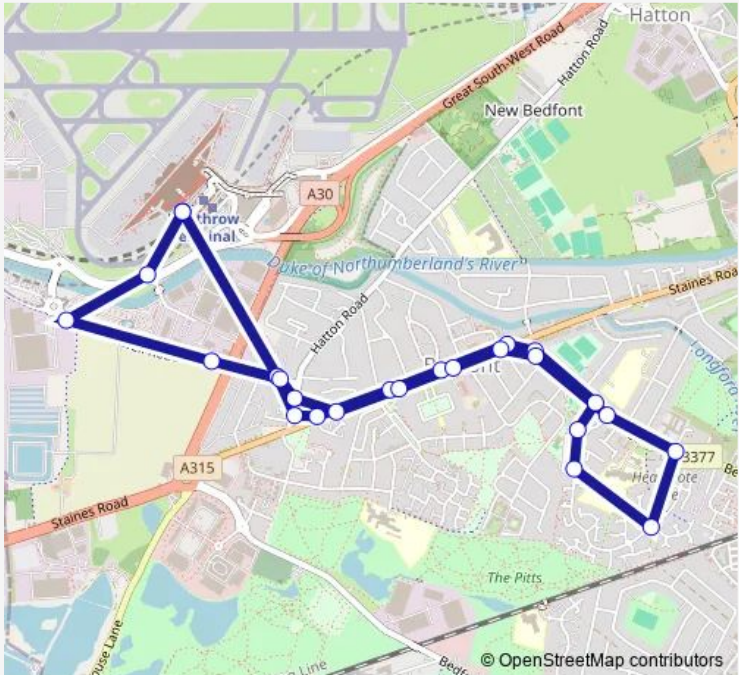

## Bus H21 Heathrow Terminal 4 - Bedfont Green - Bedfont Lane - Feltham (Westmacott Drive) - Bedfont Lane - Bedfont Green - Stanwell Road - Heathrow Terminal 4

[Go to website](#)

**Direction**  
 Heathrow Terminal 4 — Heathrow Terminal 4  
 25 stops  
[Open route schedule](#)

- Heathrow Terminal 4
- Spinney Drive East Bedfont
- St Mary's Church (Tw14)
- Bedfont Green
- Bedfont Library
- New Road (Tw14)
- Bethany Way
- Colonial Road
- Letchworth Avenue
- Westmacott Drive / Stone Crescent
- Westmacott Drive / Allcot Close
- Westmacott Drive / Jubilee Way
- Shore Close
- Tachbrook Road
- Staines Road / Bedfont
- Bethany Way
- New Road (Tw14)
- Bedfont Library
- Bedfont Green
- St Mary's Church (Tw14)

**Route schedule**  
 Heathrow Terminal 4 — Heathrow Terminal 4

Monday	00:09-23:39
Tuesday	00:09-23:39
Wednesday	00:09-23:39
Thursday	00:09-23:39
Friday	00:09-23:39
Saturday	00:09-23:39
Sunday	03:01-23:54

**Route info**  
 Direction: Heathrow Terminal 4  
 Stops: 25  
 Trip Duration: 0 hour 25 min

■ H21 — Heathrow Terminal 4 - Bedfont Green - Bedfont Lane - Feltham (Westmacott Drive) - Bedfont Lane - ... **BusMaps**