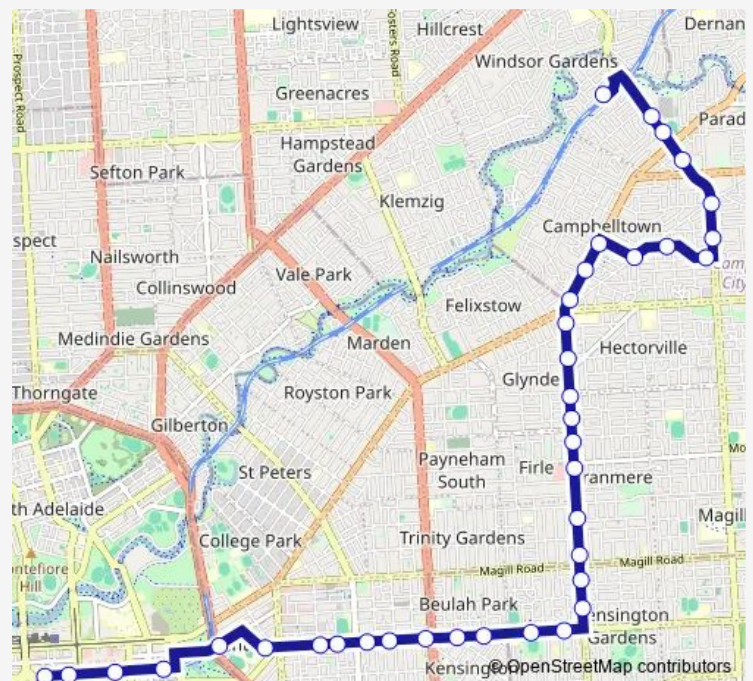

Stop 14 The Parade - North side

Stop 16 Glynburn Rd - West side

Stop 16A Glynburn Rd - West side

Stop 16B Glynburn Rd - West side

Stop 16C Glynburn Rd - West side

Stop 16D Glynburn Rd - West side

Route schedule

Stop B2 Currie St - North side — Zone G Paradise Interchange - North West side

Monday 08:51-16:52

Tuesday 08:51-16:52

Wednesday 08:51-16:52

Thursday 08:51-16:52

Friday 08:51-16:52

Saturday —

Sunday —

Route info

Direction: Stop B2 Currie St - North side

Stops: 38

Trip Duration: 0 hour 47 min

H21 — City to Paradise Interchange

Stop 16E Glynburn Rd - West side

Stop 17 Glynburn Rd - West side

Stop 18 Glynburn Rd - West side

Stop 18A Glynburn Rd - West side

Stop 18B Glynburn Rd - West side

Stop 18 / 18C Lower North East Rd - North West side

Stop 19 Lower North East Rd - North West side

Stop 20 Heading Ave - North side

Stop 21 Clairville Rd - North West side