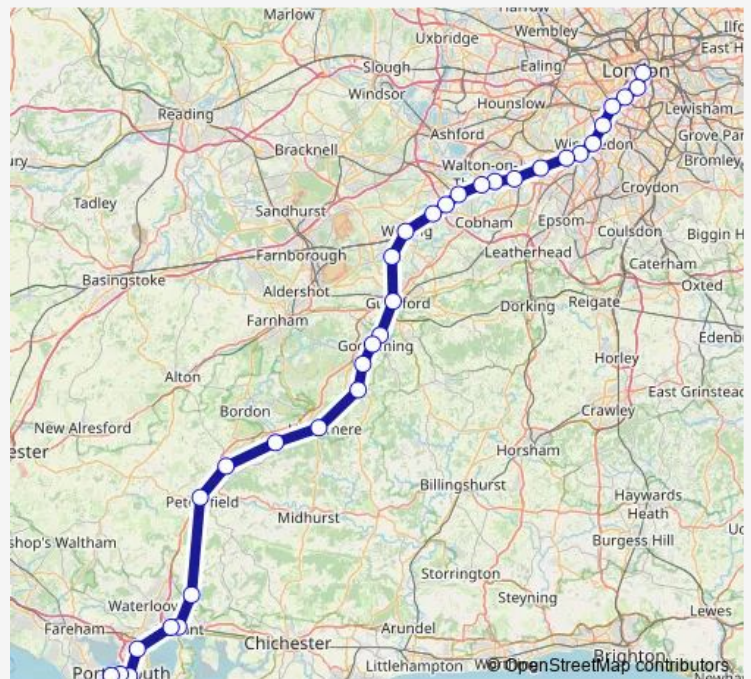

Rail Sw:Wat->Pmh SW train service from WAT to Pmh

[Go to website](#)

Direction

London Waterloo — Portsmouth Harbour

28 stops

[Open route schedule](#)

- London Waterloo
- Clapham Junction
- Wimbledon
- New Malden
- Surbiton
- Walton-on-Thames
- Weybridge
- Byfleet & New Haw
- Woking
- Brookwood
- Farnborough (Main)
- Fleet
- Winchfield
- Hook
- Basingstoke
- Micheldever
- Winchester
- Shawford
- Eastleigh
- Hedge End
- Botley

Route schedule

London Waterloo — Portsmouth Harbour

Monday	06:42-22:09
Tuesday	06:42-22:09
Wednesday	06:42-22:09
Thursday	06:42-22:09
Friday	06:42-22:09
Saturday	06:42-21:42
Sunday	06:54-22:54

Route info

Direction: London Waterloo

Stops: 28

Trip Duration: 2 hour 36 min

Sw:Wat->Pmh — SW train service from WAT to Pmh

Fareham

Portchester

Cosham

Hilsea

Fratton

Portsmouth & Southsea

Portsmouth Harbour

Direction

London Waterloo — Portsmouth Harbour

33 stops

[Open route schedule](#)

London Waterloo