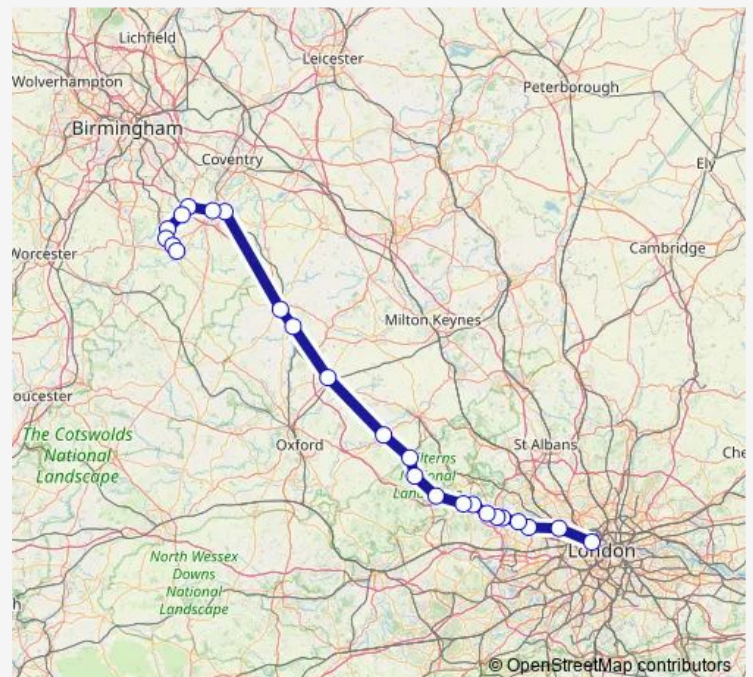

Thursday 06:16-09:43

Friday 06:16-09:43

Saturday —

Sunday —

Route info

Direction: London Marylebone

Stops: 25

Trip Duration: 2 hour 27 min

■ Ch:Myb->Sav — CH train service from MYB to Sav

Bearley

Wilmcote

Stratford-upon-Avon Parkway

Stratford-upon-Avon

Direction

London Marylebone — Stratford-upon-Avon

24 stops

[Open route schedule](#)

London Marylebone

Wembley Stadium

South Ruislip

West Ruislip

Denham

Denham Golf Club

Gerrards Cross

Saturday —

Sunday 17:43

Route info

Direction: London Marylebone

Stops: 24

Trip Duration: 2 hour 27 min

Ch:Myb->Sav Rail time schedules and route maps are available in an offline PDF at busmaps.com. Use the busmaps.com website to see live bus times, train schedule or subway schedule, and step-by-step directions for all public transit in Warwick