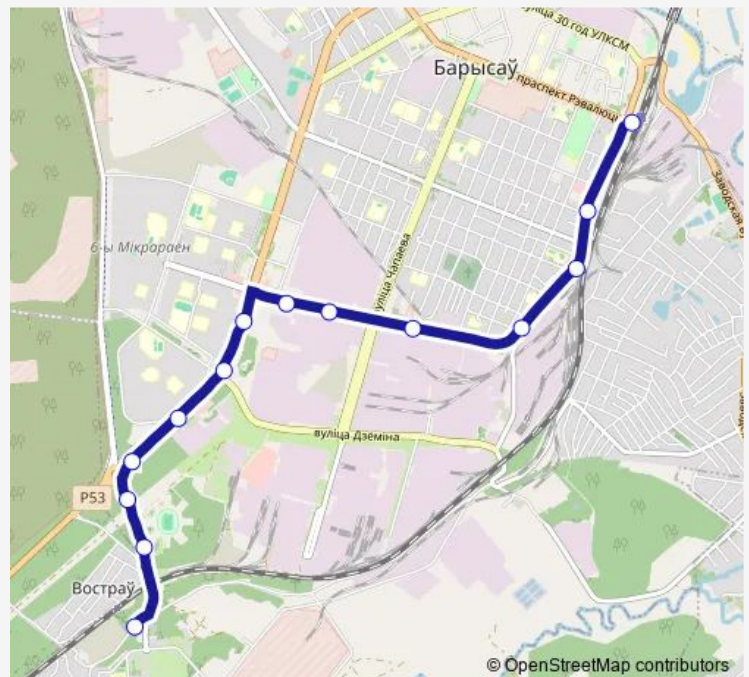

### Direction

undefined — undefined

0 stops

[Open route schedule](#)

### Route schedule

undefined — undefined

Monday	06:00-20:57
Tuesday	06:00-20:57
Wednesday	06:00-20:57
Thursday	06:00-20:57
Friday	06:00-20:57
Saturday	06:00-20:57
Sunday	06:00-20:57

### Route info

Direction:

Stops: 0

Trip Duration: – min

■ 1010TK (10-T)

Борисов-Арена

Посёлок Остров

Военный городок Печи