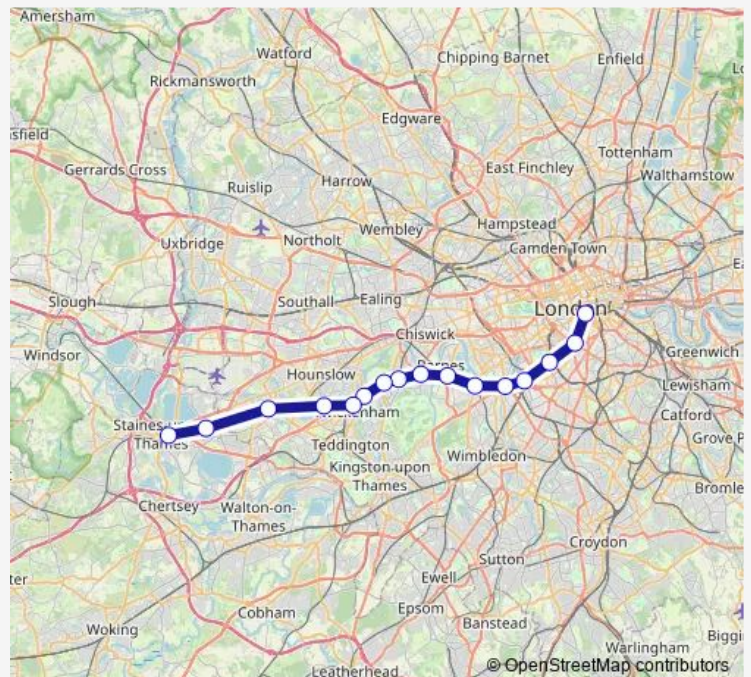

London Waterloo — Staines

Monday 23:52

Tuesday 23:52

Wednesday 23:52

Thursday 23:52

Friday 23:52

Saturday 23:52

Sunday —

Route info

Direction: London Waterloo

Stops: 17

Trip Duration: 0 hour 53 min

■ Sw:Wat->Sns — SW train service from WAT to Sns

Direction

London Waterloo — Staines

16 stops

[Open route schedule](#)

London Waterloo

Vauxhall

Queenstown Road (Battersea)

Clapham Junction

Wandsworth Town

Putney

Barnes

Staines

Route schedule

London Waterloo — Staines

Monday	23:58
Tuesday	23:58
Wednesday	23:58
Thursday	23:58
Friday	23:58-00:28 ⁺¹
Saturday	00:28-00:28 ⁺¹
Sunday	00:28-23:44

Route info

Direction: London Waterloo