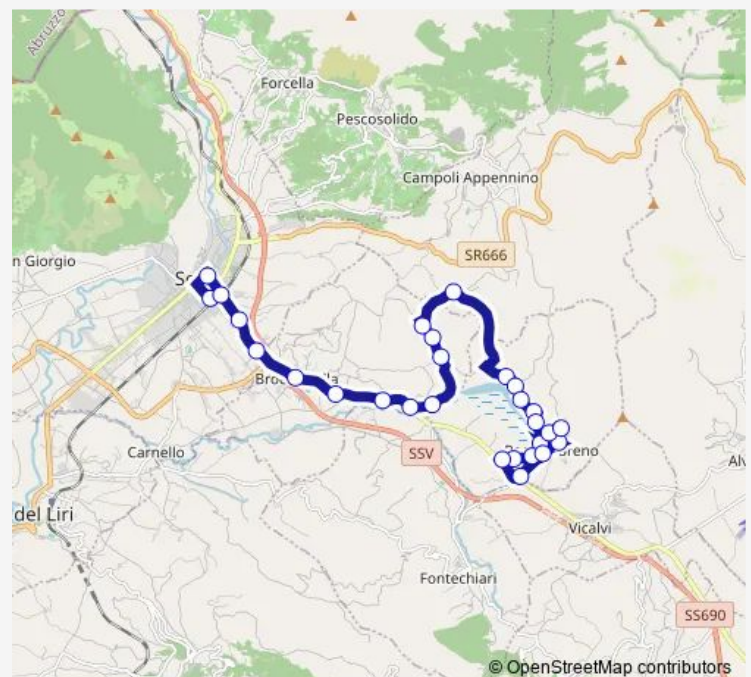

Direction

Sora | Stazione FS # f5890 — POSTA F. | Cimitero # f7602

28 stops

[Open route schedule](#)

Sora | Stazione FS # f5890

SORA | Piazza Savona # f7262

SORA | Stadio # f7263

SORA | Via Sferracavallo Via Corona # f7264

SORA | Via Sferracavallo Via Villa Carrara # f7401

BROCCOSTELLA | Piazza Municipio # f7266

BROCCOSTELLA | Via Stella Via Vado Mola # f7267

BROCCOSTELLA | Ponte Tapino # f7268

BROCCOSTELLA | Via Vandra Via Pesca # f7269

BROCCOSTELLA | Pesca # f7614

BROCCOSTELLA | Via Schito Via Fontana Romella # f7615

BROCCOSTELLA | Schito # f7616

BROCCOSTELLA | Via Schito Via Carpello # f7617

Campoli | Carpello # f222

POSTA F. | Carpello # f7589

POSTA F. | Lago Fibreno # f7590

POSTA F. | Via Carpello Via Forcella # f7591

POSTA F. | Via S. Venditto Via Carpello # f7592

POSTA F. | Contrada San Venditto # f7593

POSTA F. | Via Lago Fibreno Via S. Venditto # f7594

POSTA F. | Via Casal Vittoria Via Lago Fibreno # f7610

Route schedule

Sora | Stazione FS # f5890 — POSTA F. | Cimitero # f7602

Monday 13:55-14:35

Tuesday 13:55-14:35

Wednesday 13:55-14:35

Thursday 13:55-14:35

Friday 13:55-14:35

Saturday 07:10-14:35

Sunday —

Route info

Direction: Sora | Stazione FS # f5890

Stops: 28

Trip Duration: 0 hour 30 min

Sora - Posta Fibreno # So934a