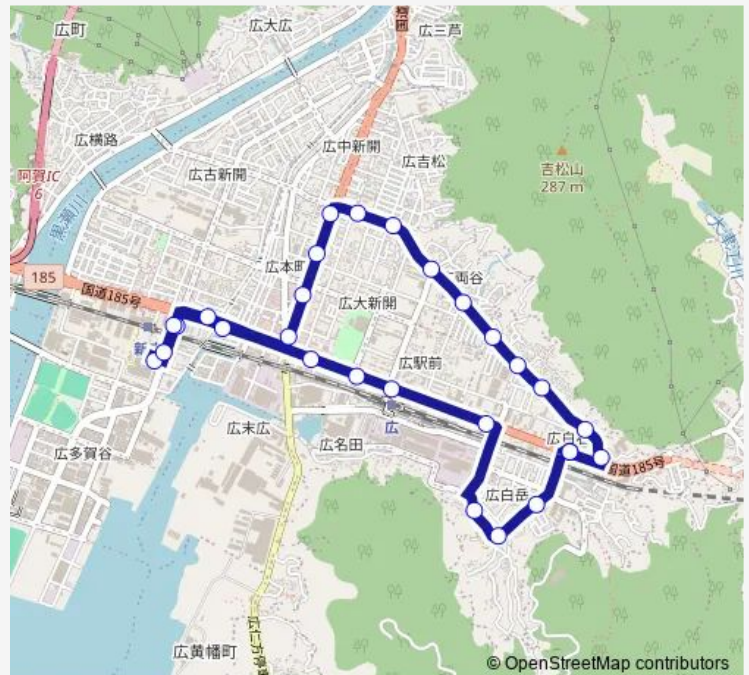

### Route schedule

東のりば — 広小学校前

Monday 06:57-07:40

Tuesday 06:57-07:40

Wednesday 06:57-07:40

Thursday 06:57-07:40

Friday 06:57-07:40

Saturday —

### Route info

Direction: 東のりば

Stops: 10

Trip Duration: 0 hour 10 min

■ 呉市生活バス 白石白岳交叉点循環線

## Route schedule

東のりば — 東のりば

Monday 07:45-18:00

Tuesday 07:45-18:00

Wednesday 07:45-18:00

Thursday 07:45-18:00

Friday 07:45-18:00

Saturday 08:45-16:47

## Route info

Direction: 東のりば

Stops: 28

Trip Duration: 0 hour 30 min

白石東谷

白石

東のりば

Bus time schedules and route maps are available in an offline PDF at [busmaps.com](https://busmaps.com). Use the [busmaps.com](https://busmaps.com) website to see live bus times, train schedule or subway schedule, and step-by-step directions for all public transit in Kure