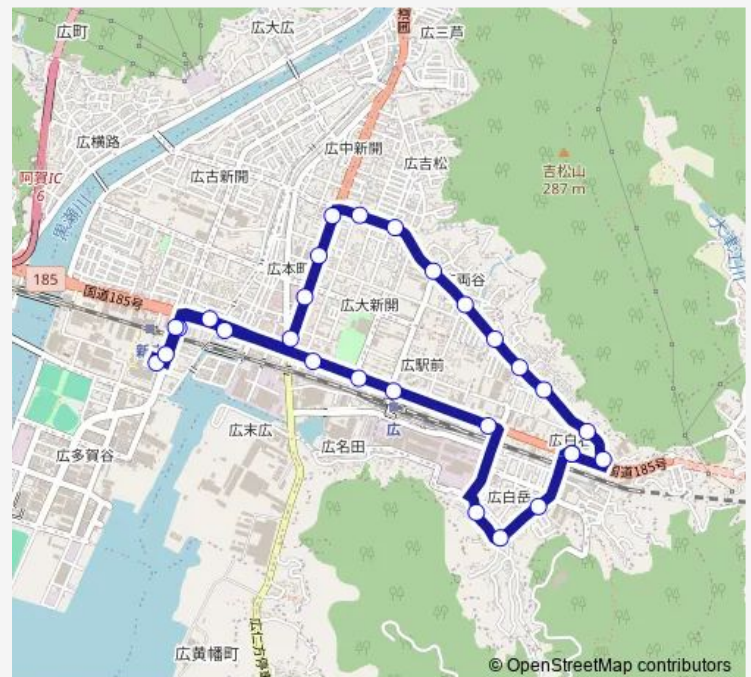

### Route schedule

東のりば — 広小学校前

Monday 06:57-07:40

Tuesday 06:57-07:40

Wednesday 06:57-07:40

Thursday 06:57-07:40

Friday 06:57-07:40

Saturday —

### Route info

Direction: 東のりば

Stops: 10

Trip Duration: 0 hour 10 min

■ 呉市生活バス 白石白岳交叉点循環線

## Route schedule

東のりば — 東のりば

Monday 07:45-18:00

Tuesday 07:45-18:00

Wednesday 07:45-18:00

Thursday 07:45-18:00

Friday 07:45-18:00

Saturday 08:45-16:47

## Route info

Direction: 東のりば

Stops: 28

Trip Duration: 0 hour 30 min

白石東谷

白石

東のりば

Bus time schedules and route maps are available in an offline PDF at [busmaps.com](https://busmaps.com). Use the [busmaps.com](https://busmaps.com) website to see live bus times, train schedule or subway schedule, and step-by-step directions for all public transit in Kure