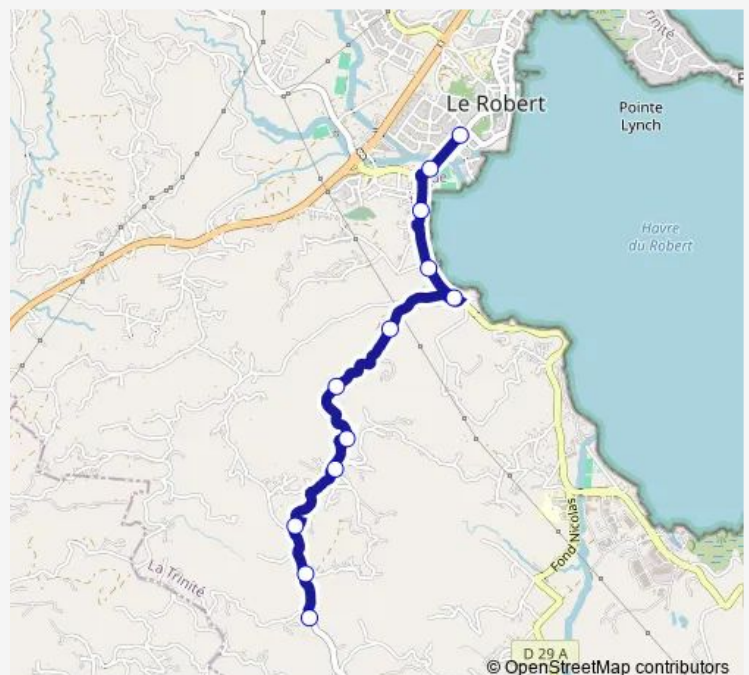

**Route schedule**

Place courbaril — Duchêne (antenne)

Monday 06:00-18:20

Tuesday 06:00-18:20

Wednesday 06:00-18:20

Thursday 06:00-18:20

Friday 06:00-18:20

Saturday 06:00-13:40

Sunday 06:00-11:00

**Route info**

Direction: Place courbaril

Stops: 12

Trip Duration: 0 hour 20 min

ROB6 — Duchêne Four A Chaux

**BusMaps**

## Direction

Duchêne (antenne) — Place courbaril

16 stops

[Open route schedule](#)

Duchêne (antenne)

Duchêne 7-école robert platon

Duchêne 6 bois lancy

Duchêne 5

## Route schedule

Duchêne (antenne) — Place courbaril

Monday 06:20-18:40

Tuesday 06:20-18:40

Wednesday 06:20-18:40

Thursday 06:20-18:40

Friday 06:20-18:40

Saturday 06:20-14:00