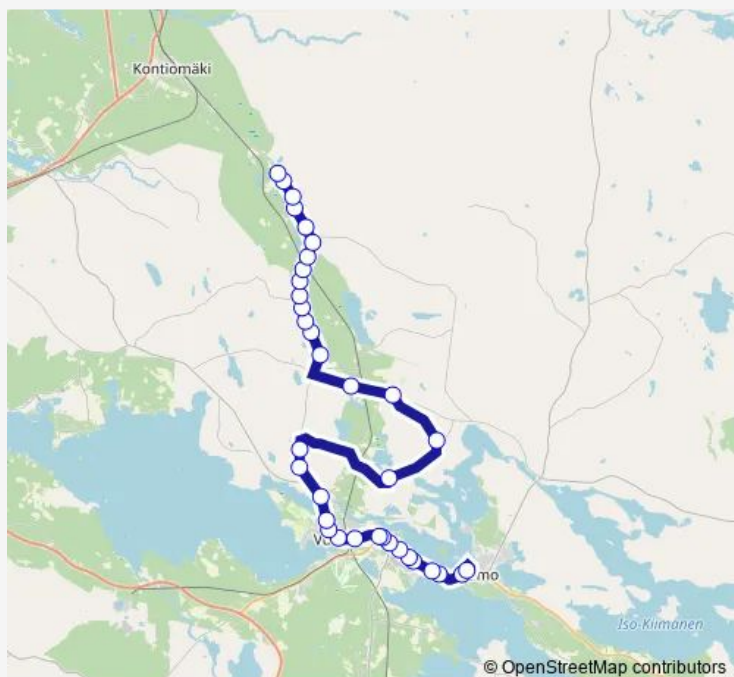

Friday 11:30-15:00

Saturday —

Sunday —

**Route info**

Direction: Sotkamo linja-autoasema

Stops: 35

Trip Duration: 1 hour 0 min

■ Paakki ip — Sotkamo - Paakki