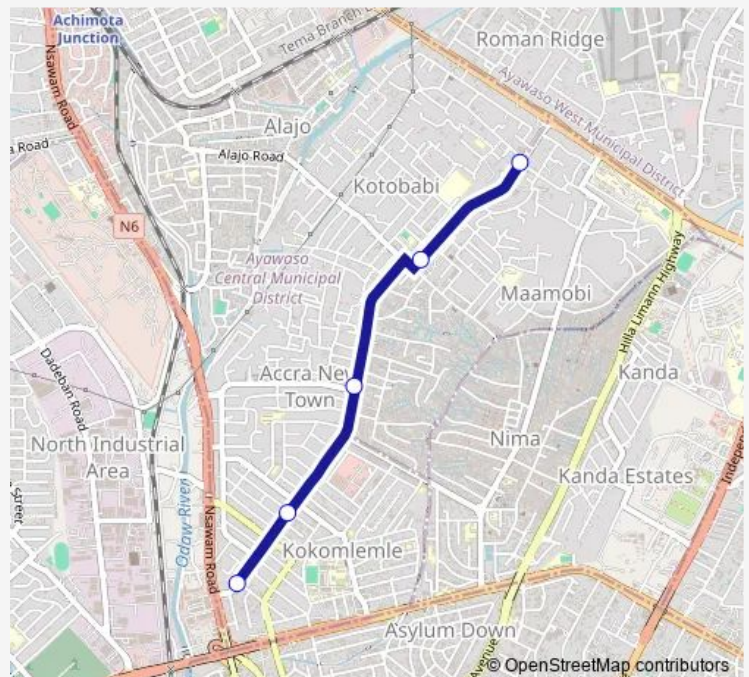

Thursday 13:49

Friday 13:49

Saturday 13:49

Sunday 13:49

Route info

Direction: Terminal Pig Farm Station

Stops: 5

Trip Duration: 0 hour 18 min

■ 226b — Pig Farm Station to Kokomlemle

226b Bus time schedules and route maps are available in an offline PDF at busmaps.com. Use the busmaps.com website to see live bus times, train schedule or subway schedule, and step-by-step directions for all public transit in Accra