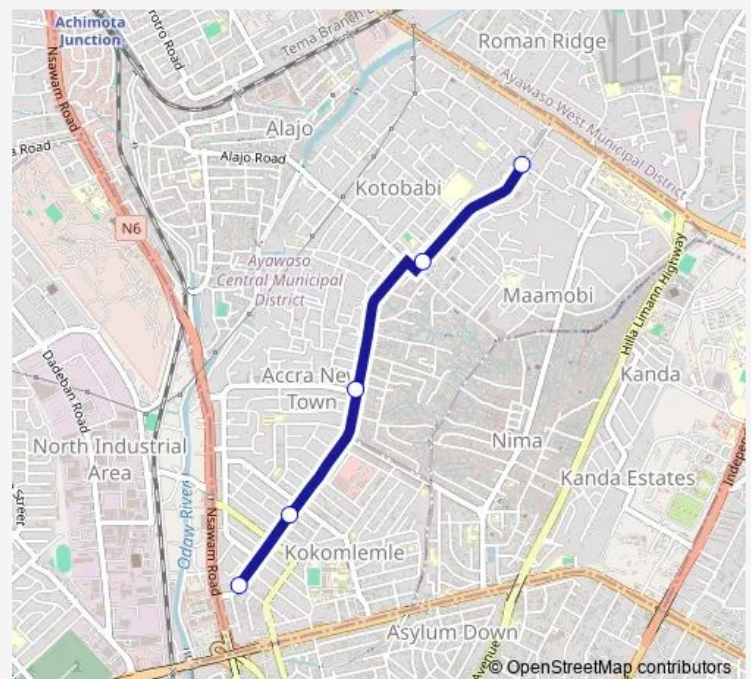

Terminal Kokomlemle

### Route schedule

Terminal Pig Farm Station — Terminal Kokomlemle

Monday 13:49

Tuesday 13:49

Wednesday 13:49

Thursday 13:49

Friday 13:49

Saturday 13:49

### Route info

Direction: Terminal Pig Farm Station

Stops: 5

Trip Duration: 0 hour 18 min

■ 226B — Pig Farm Station to Kokomlemle

226B Bus time schedules and route maps are available in an offline PDF at [busmaps.com](https://busmaps.com). Use the [busmaps.com](https://busmaps.com) website to see live bus times, train schedule or subway schedule, and step-by-step directions for all public transit in Accra