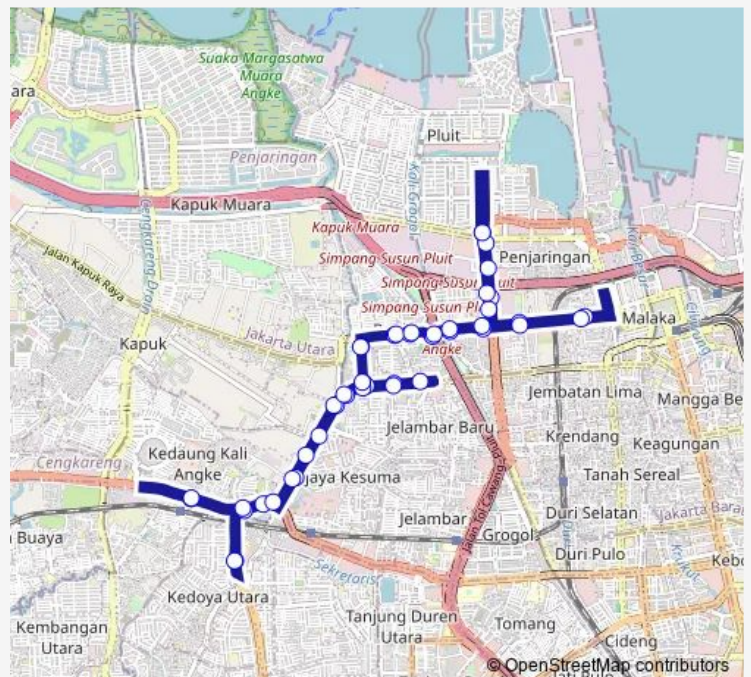

Sbr. Taman Permata Indah 1

Kampung Gusti 1

Makam Wijaya Kusuma

Route schedule

Penjaringan — Penjaringan

Monday	05:00
Tuesday	05:00
Wednesday	05:00
Thursday	05:00
Friday	05:00
Saturday	05:00
Sunday	05:00

Route info

Direction: Penjaringan

Stops: 46

Trip Duration: 1 hour 55 min

3d — Taman Kota - Penjaringan via Tubagus Angke

Masjid Jami Nurul Islam 1

Jembatan Genit 1

Jln. Perdana Kusuma

Pesing Polgar 1