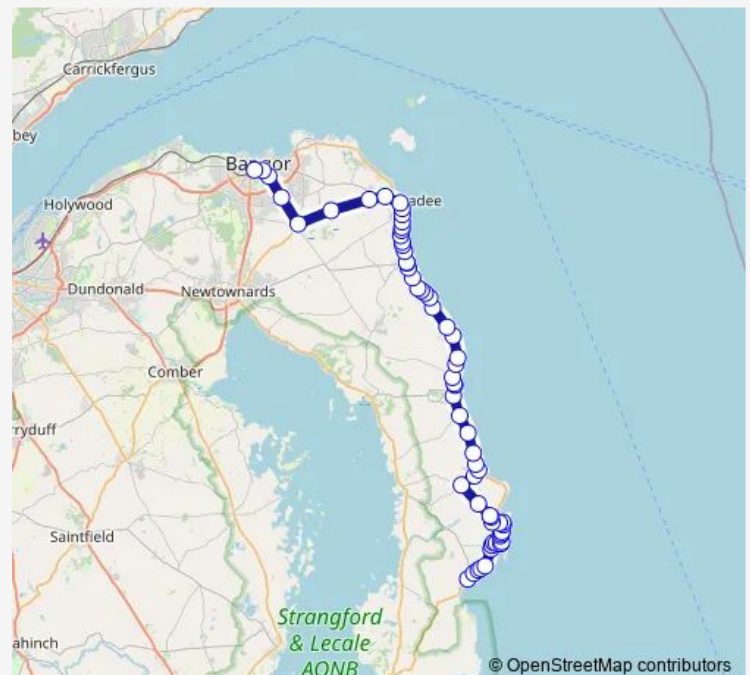

Harbour

Adairs Corner

Old Chemist

Anchor Car Park

Shallows

Hughes Corner

Gowlands

Warnocks Road

Thursday 07:15

Friday 07:15

Saturday —

Sunday —

Route info

Direction: Golf Club

Stops: 63

Trip Duration: 1 hour 20 min

3d — Kirkistown - Bangor

Glastry School

The Moatlands

Shore Road

Caravan Site

Nursery Road

Roddens Road

Sandendl

Millisle Main Street

D/Dee Road 1St Stop

Childhaven

Croagh Patrick

Cable Corner

Ballyvester

Ballyvester Stores

Edgewater