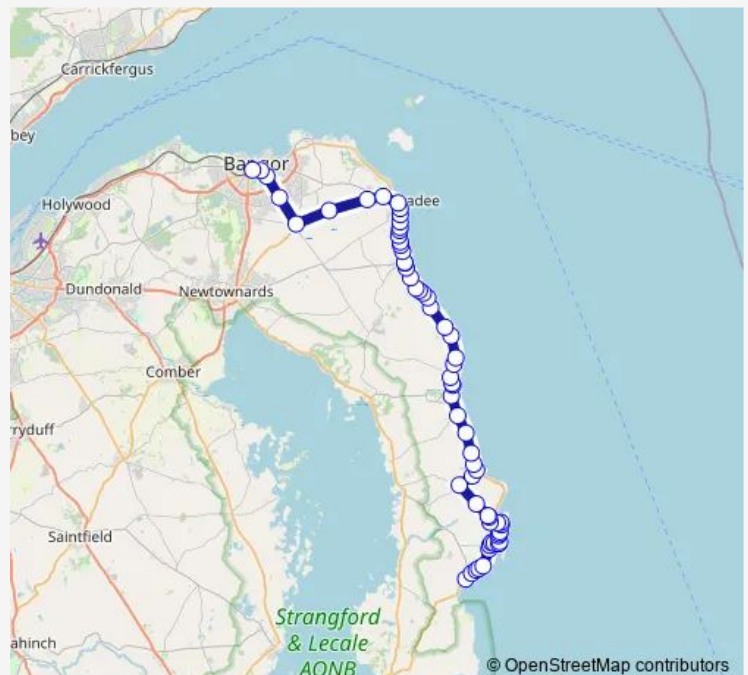

Harbour

Adairs Corner

Old Chemist

Anchor Car Park

Shallows

Hughes Corner

Gowlands

Warnocks Road

Thursday 07:15

Friday 07:15

Saturday —

Sunday —

Route info

Direction: Golf Club

Stops: 63

Trip Duration: 1 hour 20 min

3d — Kirkistown - Bangor

Glastry School

The Moatlands

Shore Road

Caravan Site

Nursery Road

Roddens Road

Sandendl