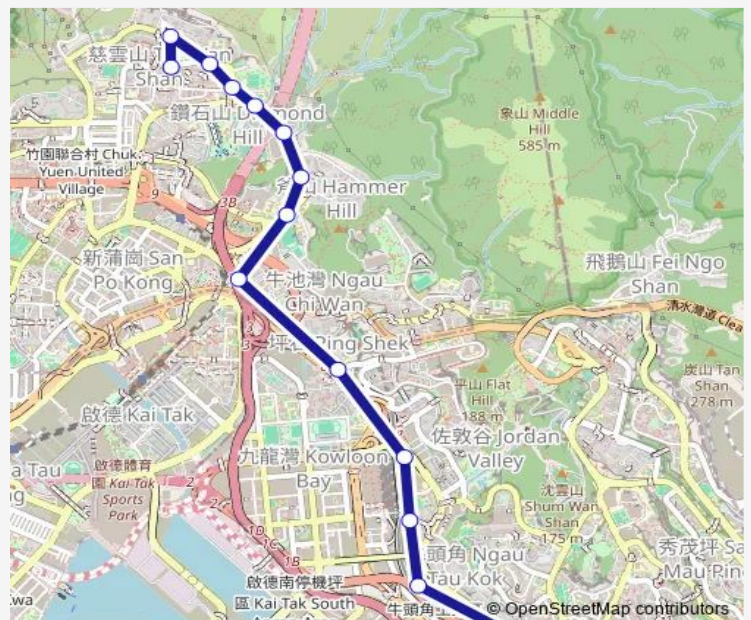

[Ctb] Kowloon BAY Station, Kwun Tong Road[Kmb+Ctb] Kowloon BAY Station/
Kowloon BAY Station, Kwun Tong Road[Kmb] Kowloon BAY Station

[Ctb] Lower Ngau TAU KOK Estate, Kwun Tong Road[Kmb+Ctb] Lower Ngau TAU KOK Estate/
Lower Ngau TAU KOK Estate, Kwun Tong Road[Kmb] Lower Ngau TAU KOK Estate

[Kmb+Ctb] Kwun Tong Road Sitting-OUT Area/
Kwun Tong Road Sitting-OUT Area, Kwun Tong Road[Kmb] Kwun Tong Road Sitting-OUT Area

Route schedule

[Ctb] TSZ WAN Shan (South)[Kmb] TSZ WAN Shan (South) BUS Terminus — [Kmb+Ctb] Kwun Tong (YUE MAN Square) BUS Terminus
Kwun Tong (YUE MAN Square)[Kmb] Kwun Tong (YUE MAN Square) BUS Terminus

Monday	07:00-07:50
Tuesday	07:00-07:50
Wednesday	07:00-07:50
Thursday	07:00-07:50
Friday	07:00-07:50
Saturday	—
Sunday	—

Route info

Direction: [Ctb] TSZ WAN Shan (South)[Kmb] TSZ WAN Shan (South) BUS Terminus

Stops: 12

Trip Duration: 0 hour 20 min

3d — TSZ WAN Shan (Central) - Kwun Tong (YUE MAN Square) **BusMaps**

[Ctb] Millennium City, Kwun Tong Road|[Kmb] Kwun Tong
BBI - Millennium City|[Xb] Kwun Tong Road (Near TO
Hong Ning Road)|[Xb] Kwun Tong Road Rest Garden