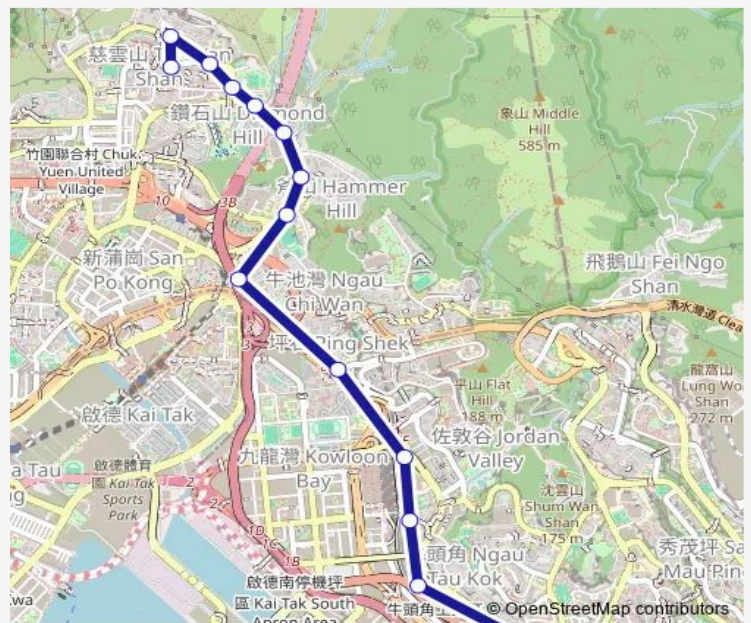

[Ctb] Kowloon BAY Station, Kwun Tong Road → [Kmb+Ctb] Kowloon BAY Station → Kowloon BAY Station, Kwun Tong Road → [Kmb] Kowloon BAY Station

[Ctb] Lower Ngau TAU KOK Estate, Kwun Tong Road → [Kmb+Ctb] Lower Ngau TAU KOK Estate → Lower Ngau TAU KOK Estate, Kwun Tong Road → [Kmb] Lower Ngau TAU KOK Estate

[Kmb+Ctb] Kwun Tong Road Sitting-OUT Area → Kwun Tong Road Sitting-OUT Area, Kwun Tong Road → [Kmb] Kwun Tong Road Sitting-OUT Area

Route schedule

[Ctb] TSZ WAN Shan (South) → [Kmb] TSZ WAN Shan (South) BUS Terminus — [Kmb+Ctb] Kwun Tong (YUE MAN Square) BUS Terminus → [Kmb] Kwun Tong (YUE MAN Square) BUS Terminus

Monday	07:00-07:50
Tuesday	07:00-07:50
Wednesday	07:00-07:50
Thursday	07:00-07:50
Friday	07:00-07:50
Saturday	—
Sunday	—

Route info

Direction: [Ctb] TSZ WAN Shan (South) → [Kmb] TSZ WAN Shan (South) BUS Terminus

Stops: 12

Trip Duration: 0 hour 21 min

3D — TSZ WAN Shan (Central) - Kwun Tong (YUE MAN Square) **BusMaps**

[Ctb] Millennium City, Kwun Tong Road|[Kmb] Kwun Tong
BBI - Millennium City|[Xb] Kwun Tong Road (Near TO
Hong Ning Road)|[Xb] Kwun Tong Road Rest Garden