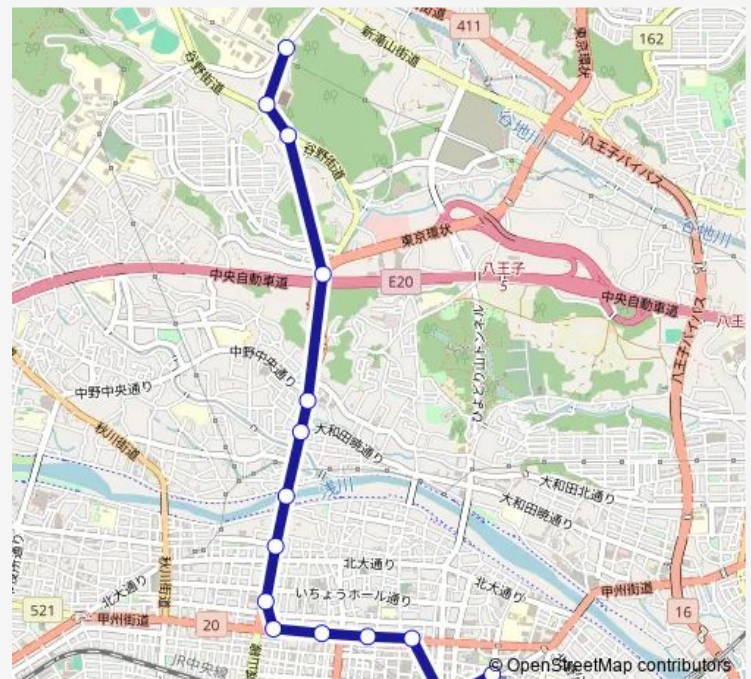

Thursday 22:25

Friday —

Saturday 22:25

Sunday 22:25

Route info

Direction: 京王八王子駅

Stops: 15

Trip Duration: 0 hour 23 min

Thursday 11:12-21:42

Friday 11:12-21:42

Saturday 11:12-21:40

Sunday 11:12-21:40

Route info

Direction: 創価大東京富士美術館 (正門)

Stops: 15

Trip Duration: 0 hour 24 min