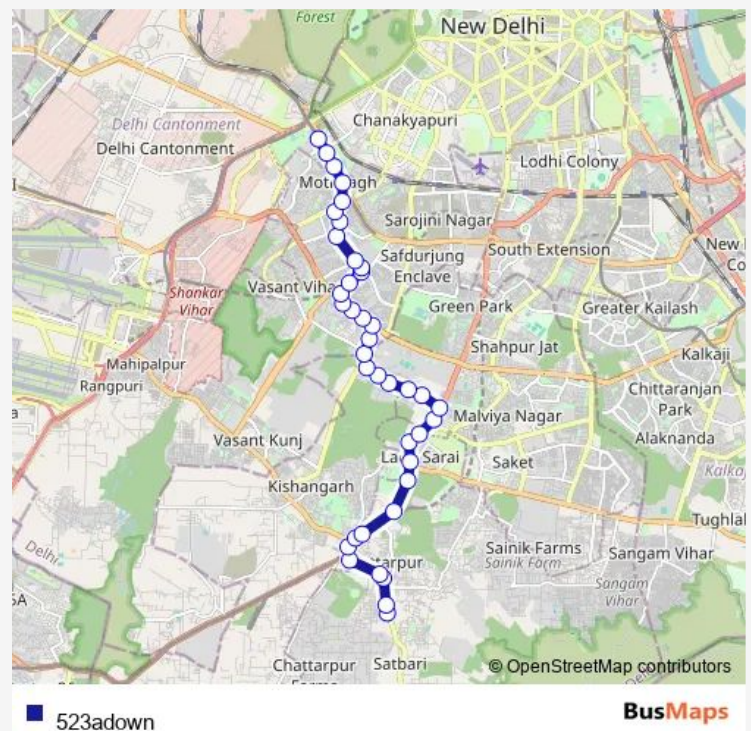

Sanskrit Vidyapeeth

Fai

School Of Physical Science

Route schedule

Chhatarpur Ext / Nanda Hospital — Arsd College / Dhaula Kuan

Monday 05:10-19:18

Tuesday 05:10-19:18

Wednesday 05:10-19:18

Thursday 05:10-19:18

Friday 05:10-19:18

Saturday 05:10-19:18

Sunday 05:10-19:18

Route info

Direction: Chhatarpur Ext / Nanda Hospital

Stops: 39

Trip Duration: 0 hour 56 min