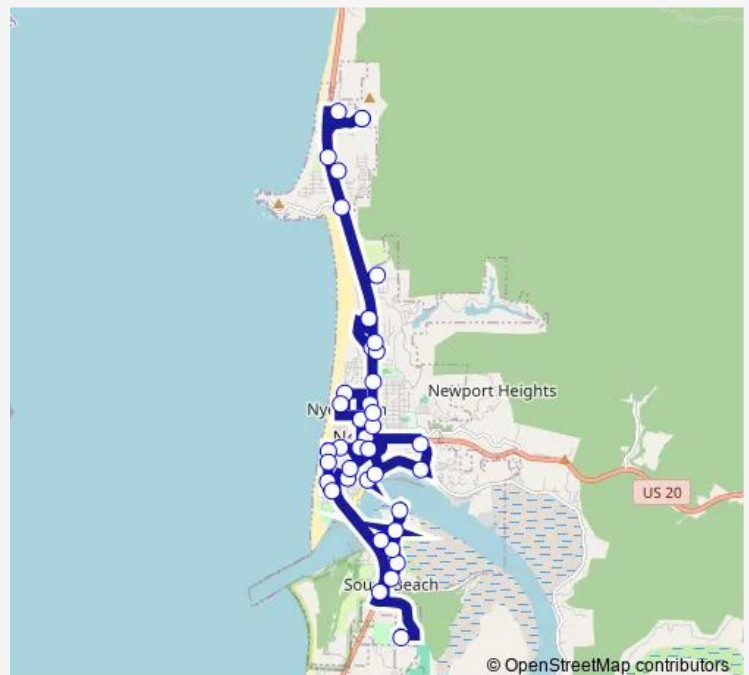

Thursday 07:18

Friday 07:18

Saturday 07:18

Sunday 07:18

Route info

Direction: Surf View Village

Stops: 27

Trip Duration: 1 hour 11 min

Newport City Loop

Fred Meyer

Safeway - west end

Walmart - Loop Route Only

Little Creek Apts

Surf View Village

Salmon Run & Oceanview

Direction

Salmon Run & Oceanview — Salmon Run & Oceanview

42 stops

[Open route schedule](#)

Salmon Run & Oceanview

NE 73rd & Avery St

Pacific Shores RV Park

Bloch Wayside

Walmart - Loop Route Only

Wednesday 08:29-17:00

Thursday 08:29-17:00

Friday 08:29-17:00

Saturday 08:29-17:00

Sunday 08:29-17:00

Route info

Direction: Salmon Run & Oceanview

Stops: 42