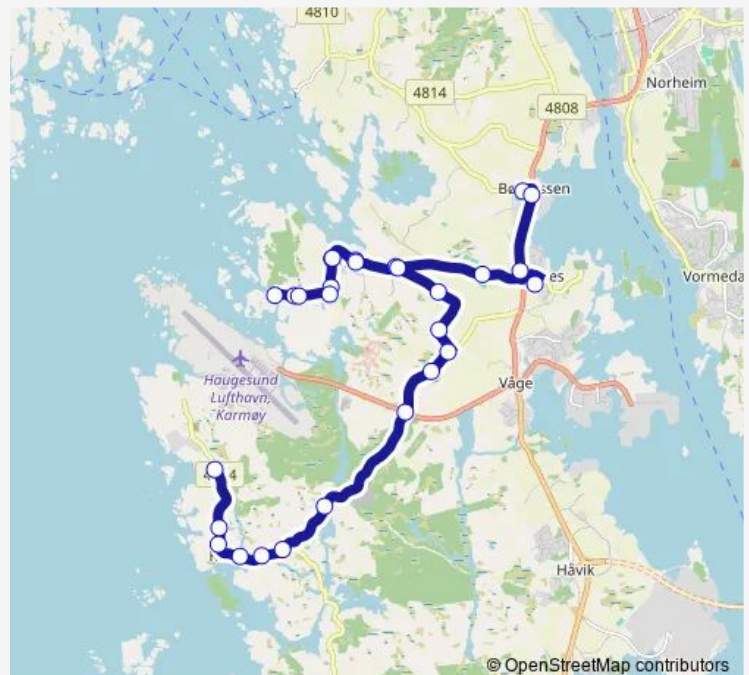

Thursday 13:40-14:35

Friday 13:35

Saturday —

Sunday —

Route info

Direction: Bø ungdomsskole

Stops: 28

Trip Duration: 0 hour 29 min

■ SK4912

BusMaps

Varden

Kvalavågkrossen

Kvalavågsjøen

Kvalavåg

Knakki

Kvalavåg Montessoriskole

Kalstø

Direction

Visnes — Bø ungdomsskole

12 stops

[Open route schedule](#)

Visnes

Visnes Vågedalen

Røkleivvegen

Saturday —

Sunday —

Route info

Direction: Visnes

Stops: 12

Trip Duration: 0 hour 13 min

Direction

Kalstø — Bø ungdomsskole