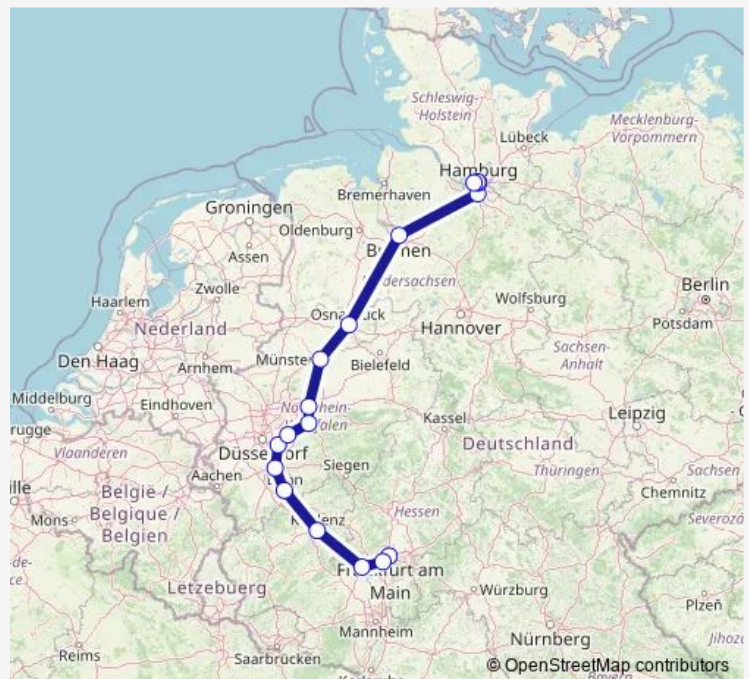

Rail ICE 926

[Go to website](#)

Direction

undefined — undefined

0 stops

[Open route schedule](#)

Route schedule

undefined — undefined

Monday 13:44

Tuesday 13:44

Wednesday 13:44

Thursday 13:44

Friday —

Saturday 13:25-13:44

Sunday 13:25-13:44

Route info

Direction:

Stops: 0

Trip Duration: — min

ICE 926

Direction

Frankfurt(Main)Hbf — Hamburg-Altona

17 stops

[Open route schedule](#)

Hagen Hbf

Hamm(Westf)

Münster(Westf)Hbf

Osnabrück Hbf

Bremen Hbf

Hamburg-Harburg

Hamburg Hbf

Hamburg Dammtor