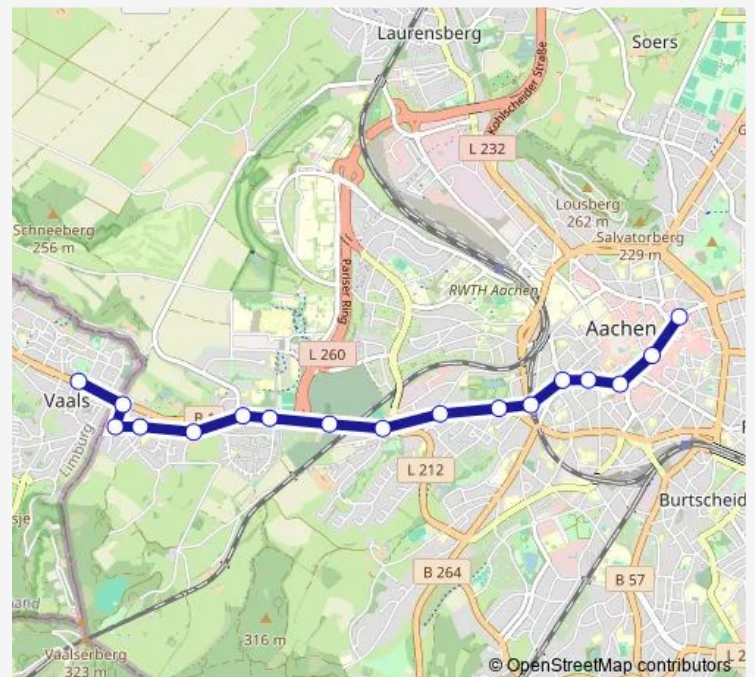

### Direction

undefined — undefined

0 stops

[Open route schedule](#)

### Route schedule

undefined — undefined

Monday —

Tuesday —

Wednesday —

Thursday —

Friday —

Saturday —

### Route info

Direction:

Stops: 0

Trip Duration: — min

## Route info

Direction: Vaals, Busstation

Stops: 16

Trip Duration: 0 hour 21 min